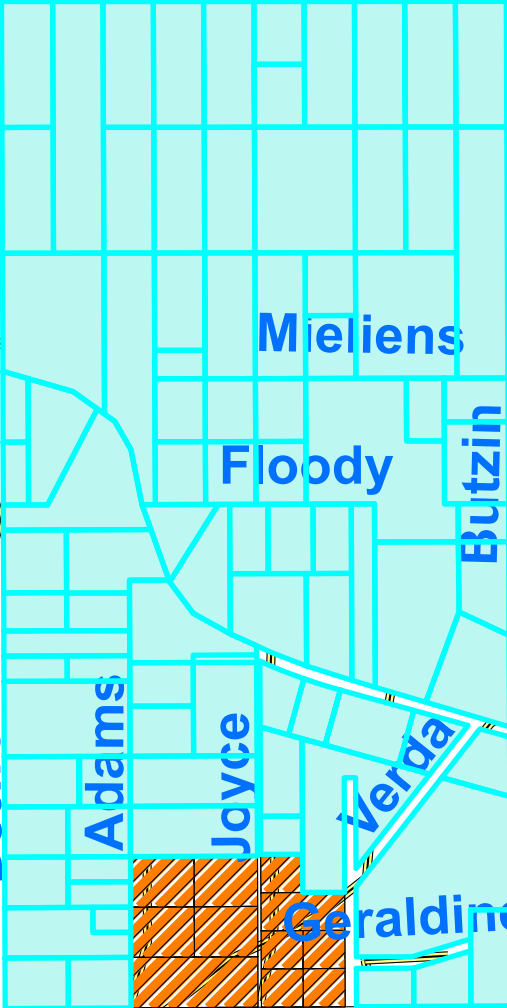

Spongy Moth (Gypsy Moth) Suppression Areas 2023

Color Legend	
	2022 Spray Area
	2023 Spray Area <small>*Any Green Colored Area</small>
	Exclusion Zone*

*Exclusion zones are created within 300ft of a parcel that has Opted Out of participation in the spray program.

Pine

Hunters

Fishermans

Park

Cripps

Park

Durfee

North

Old 144

Labay

Old State

Detweiler

Adams

Joyce

Verda

Butzin

Finch

Annis

Red Oak

Cherry Creek

Linda

Sandy

Lambath