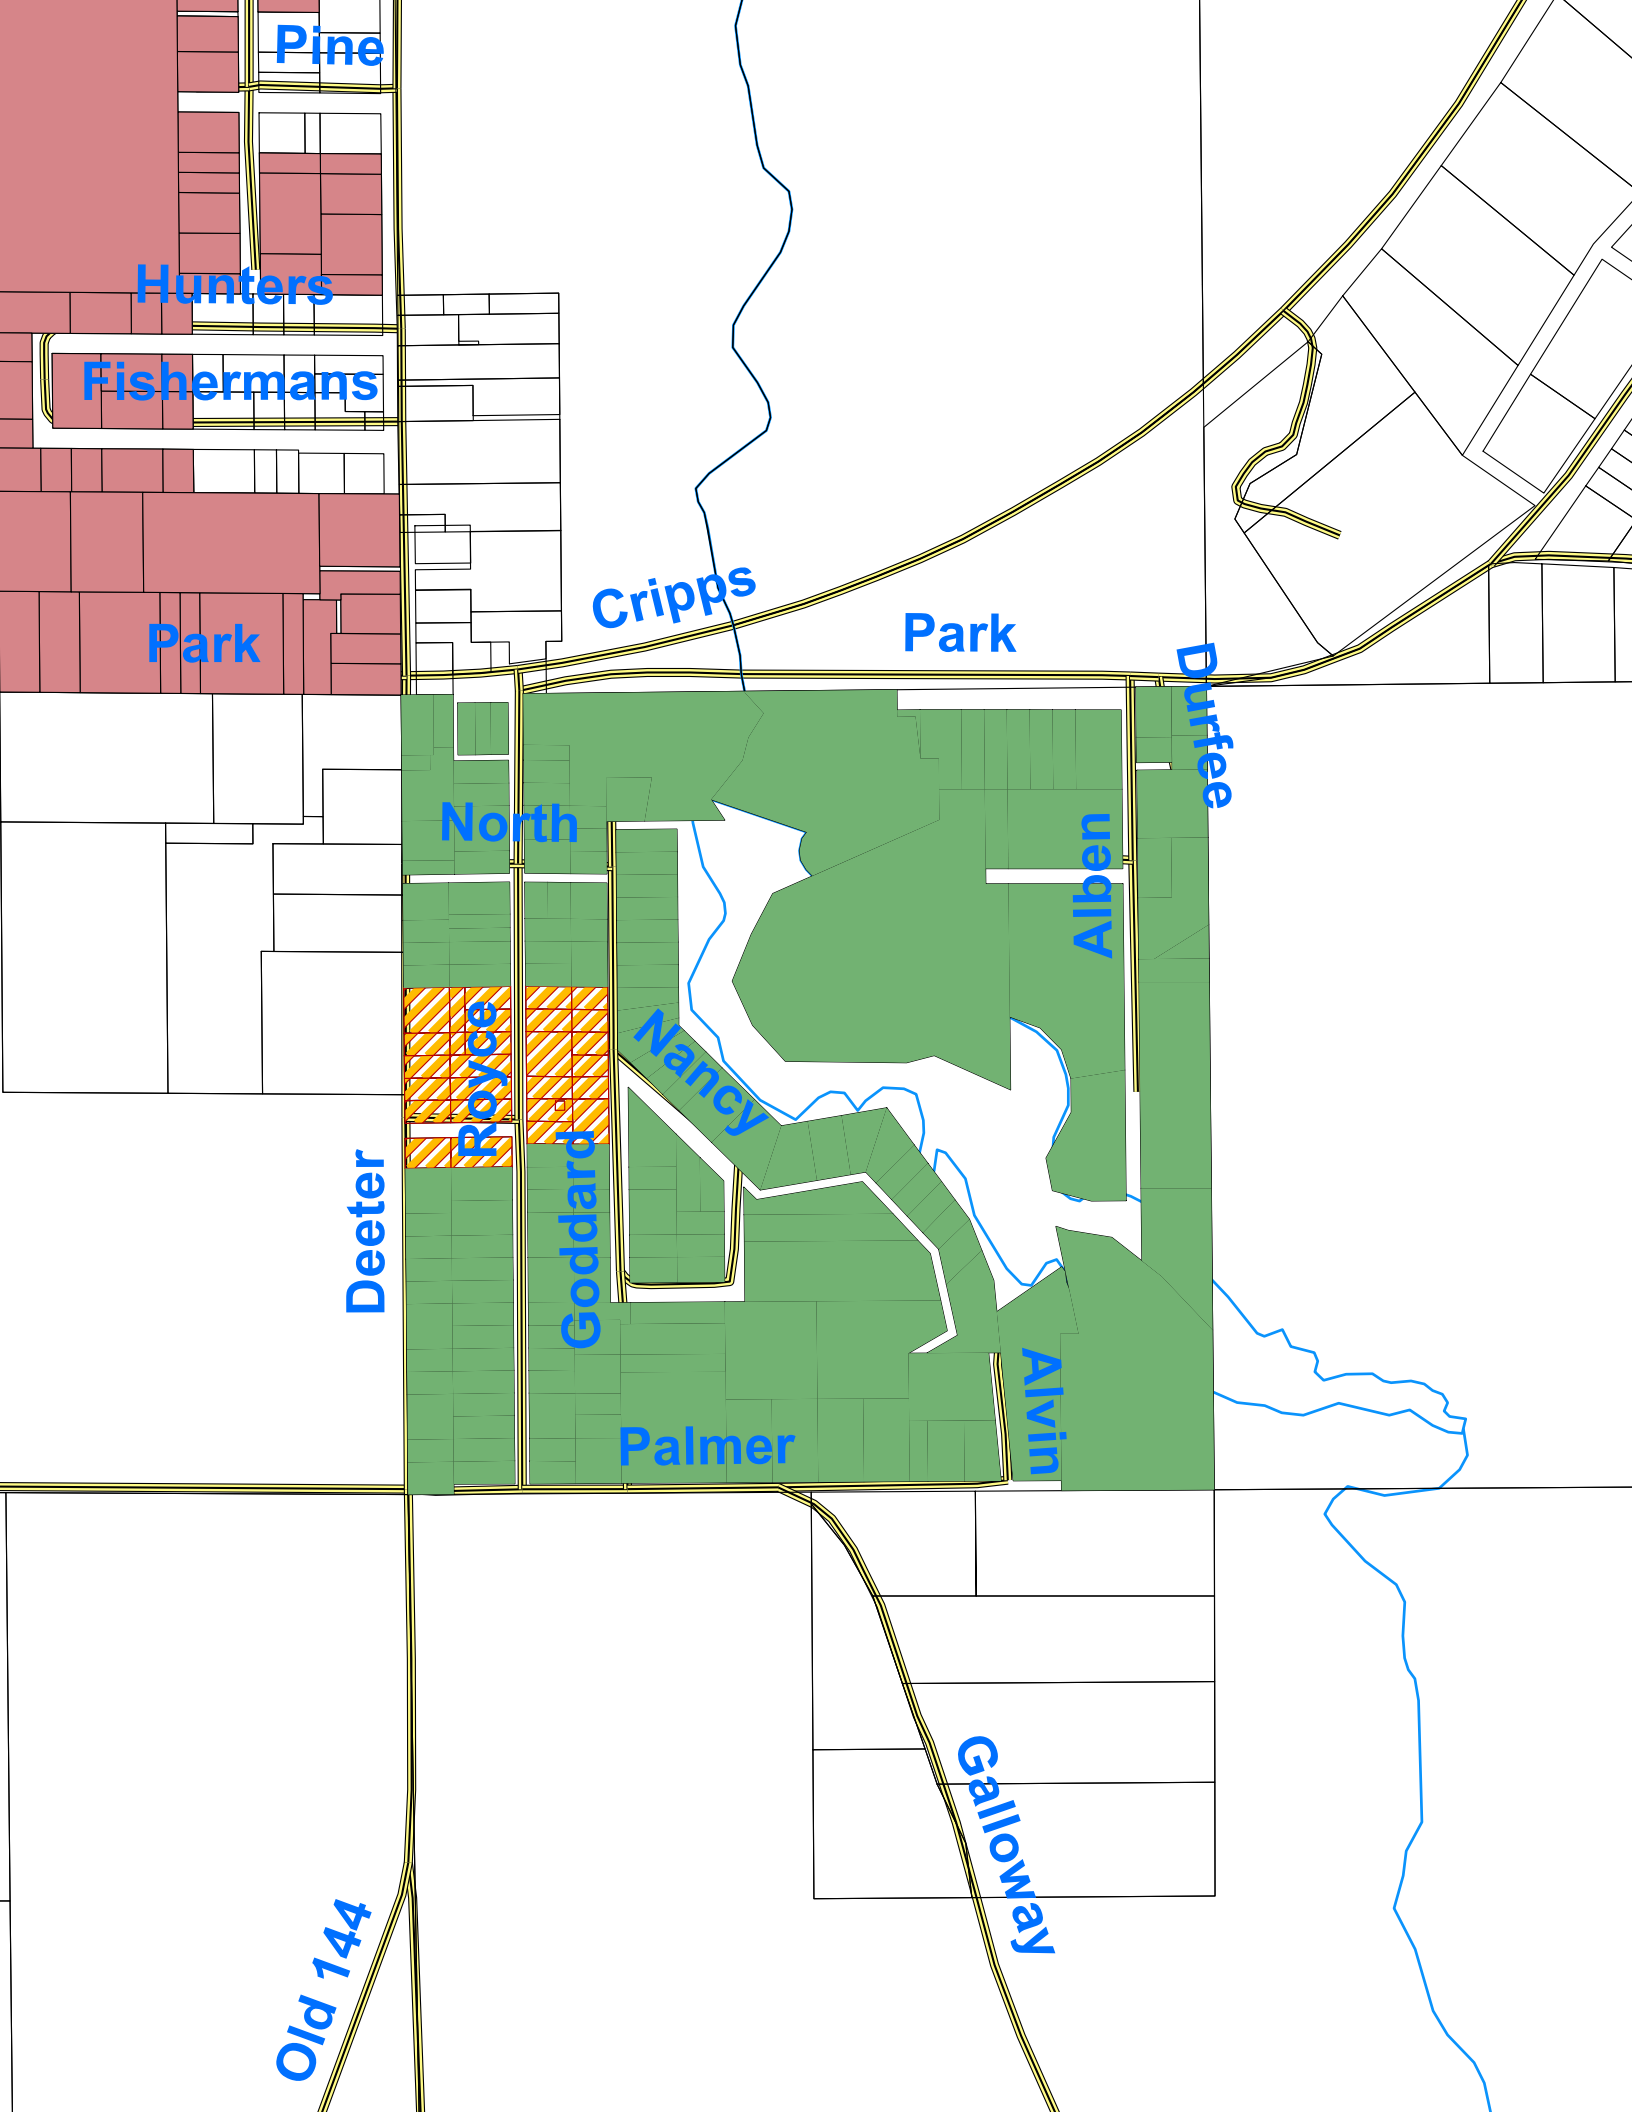

Spongy Moth (Gypsy Moth) Suppression Areas 2023

Color Legend	
	2022 Spray Area
	2023 Spray Area <small>*Any Green Colored Area</small>
	Exclusion Zone*

*Exclusion zones are created within 300ft of a parcel that has Opted Out of participation in the spray program.

Pine

Hunters

Fishermans

Park

Cripps

Park

Durfee

North

Oak Lake

Centerline

Penn

Miller

Rogers

Oaks

Mast

Schmid

Finch

Annis

Red Oak

Cherry Creek

Linda

Sandy

Lambath