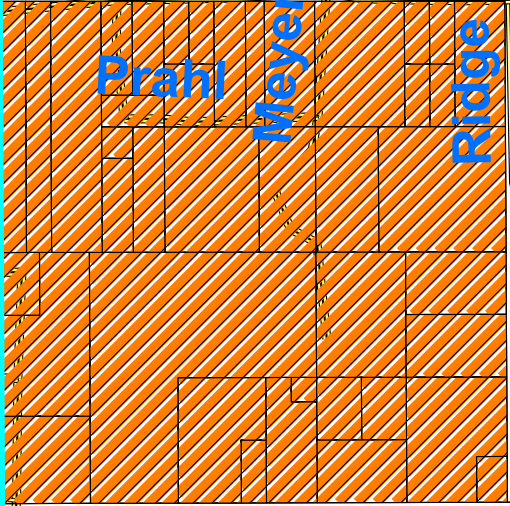

Labay

Old State

Detweiler

Adams

Joyce

Verda

Butzin

Mieliens

Floody

Geraldine

Prah

Meyer

Ridge

McKinley