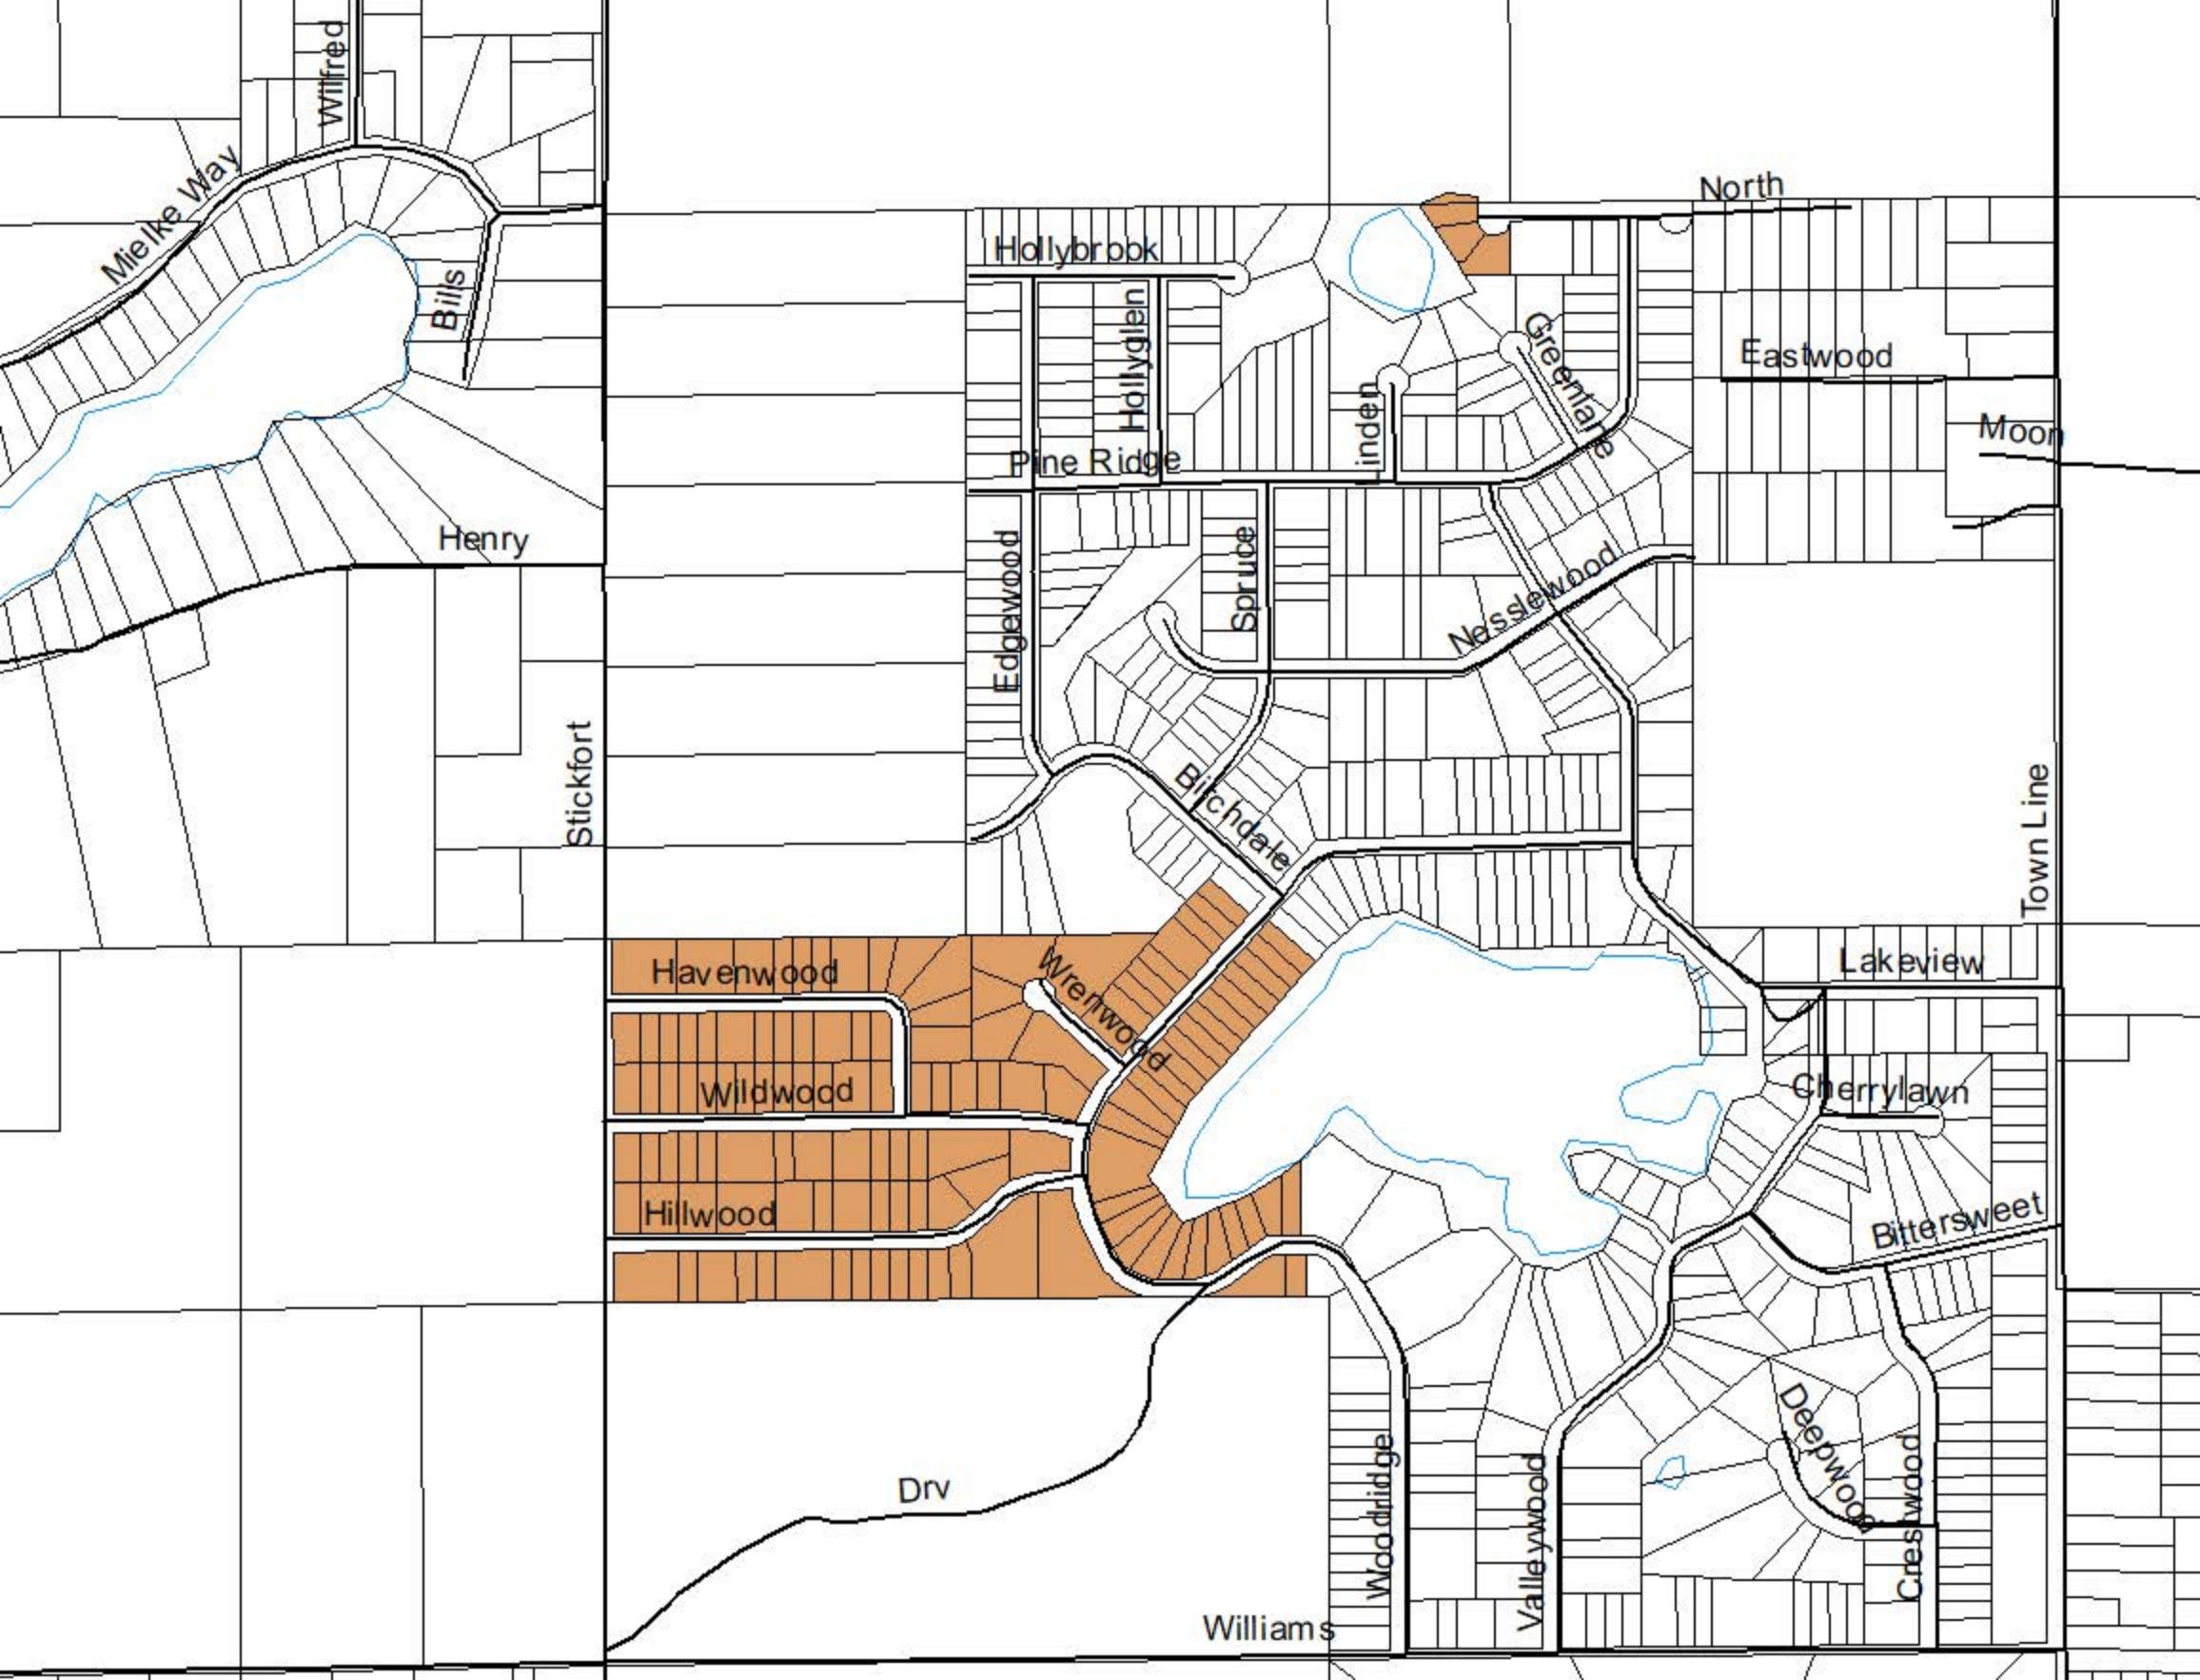

Oscoda County 2024 Spongy
"Gypsy" Moth Program

Opt Out and Exclusion Zones

Neumann

Oakwood

Pinewood

Freda

Vivian

Louis

Orville

Hillside

Red Oak

Red Pine

Cedar Run

Blamer

Helmer Lake

Reber

Smith Lake

Caldwell

Bambi

Bunny

Bruin

Reynard

Western

Reynard

Kneeland

Wilcox

McKinley

Perry Creek

Jackpine

Hillcrest

Underhill

Randall