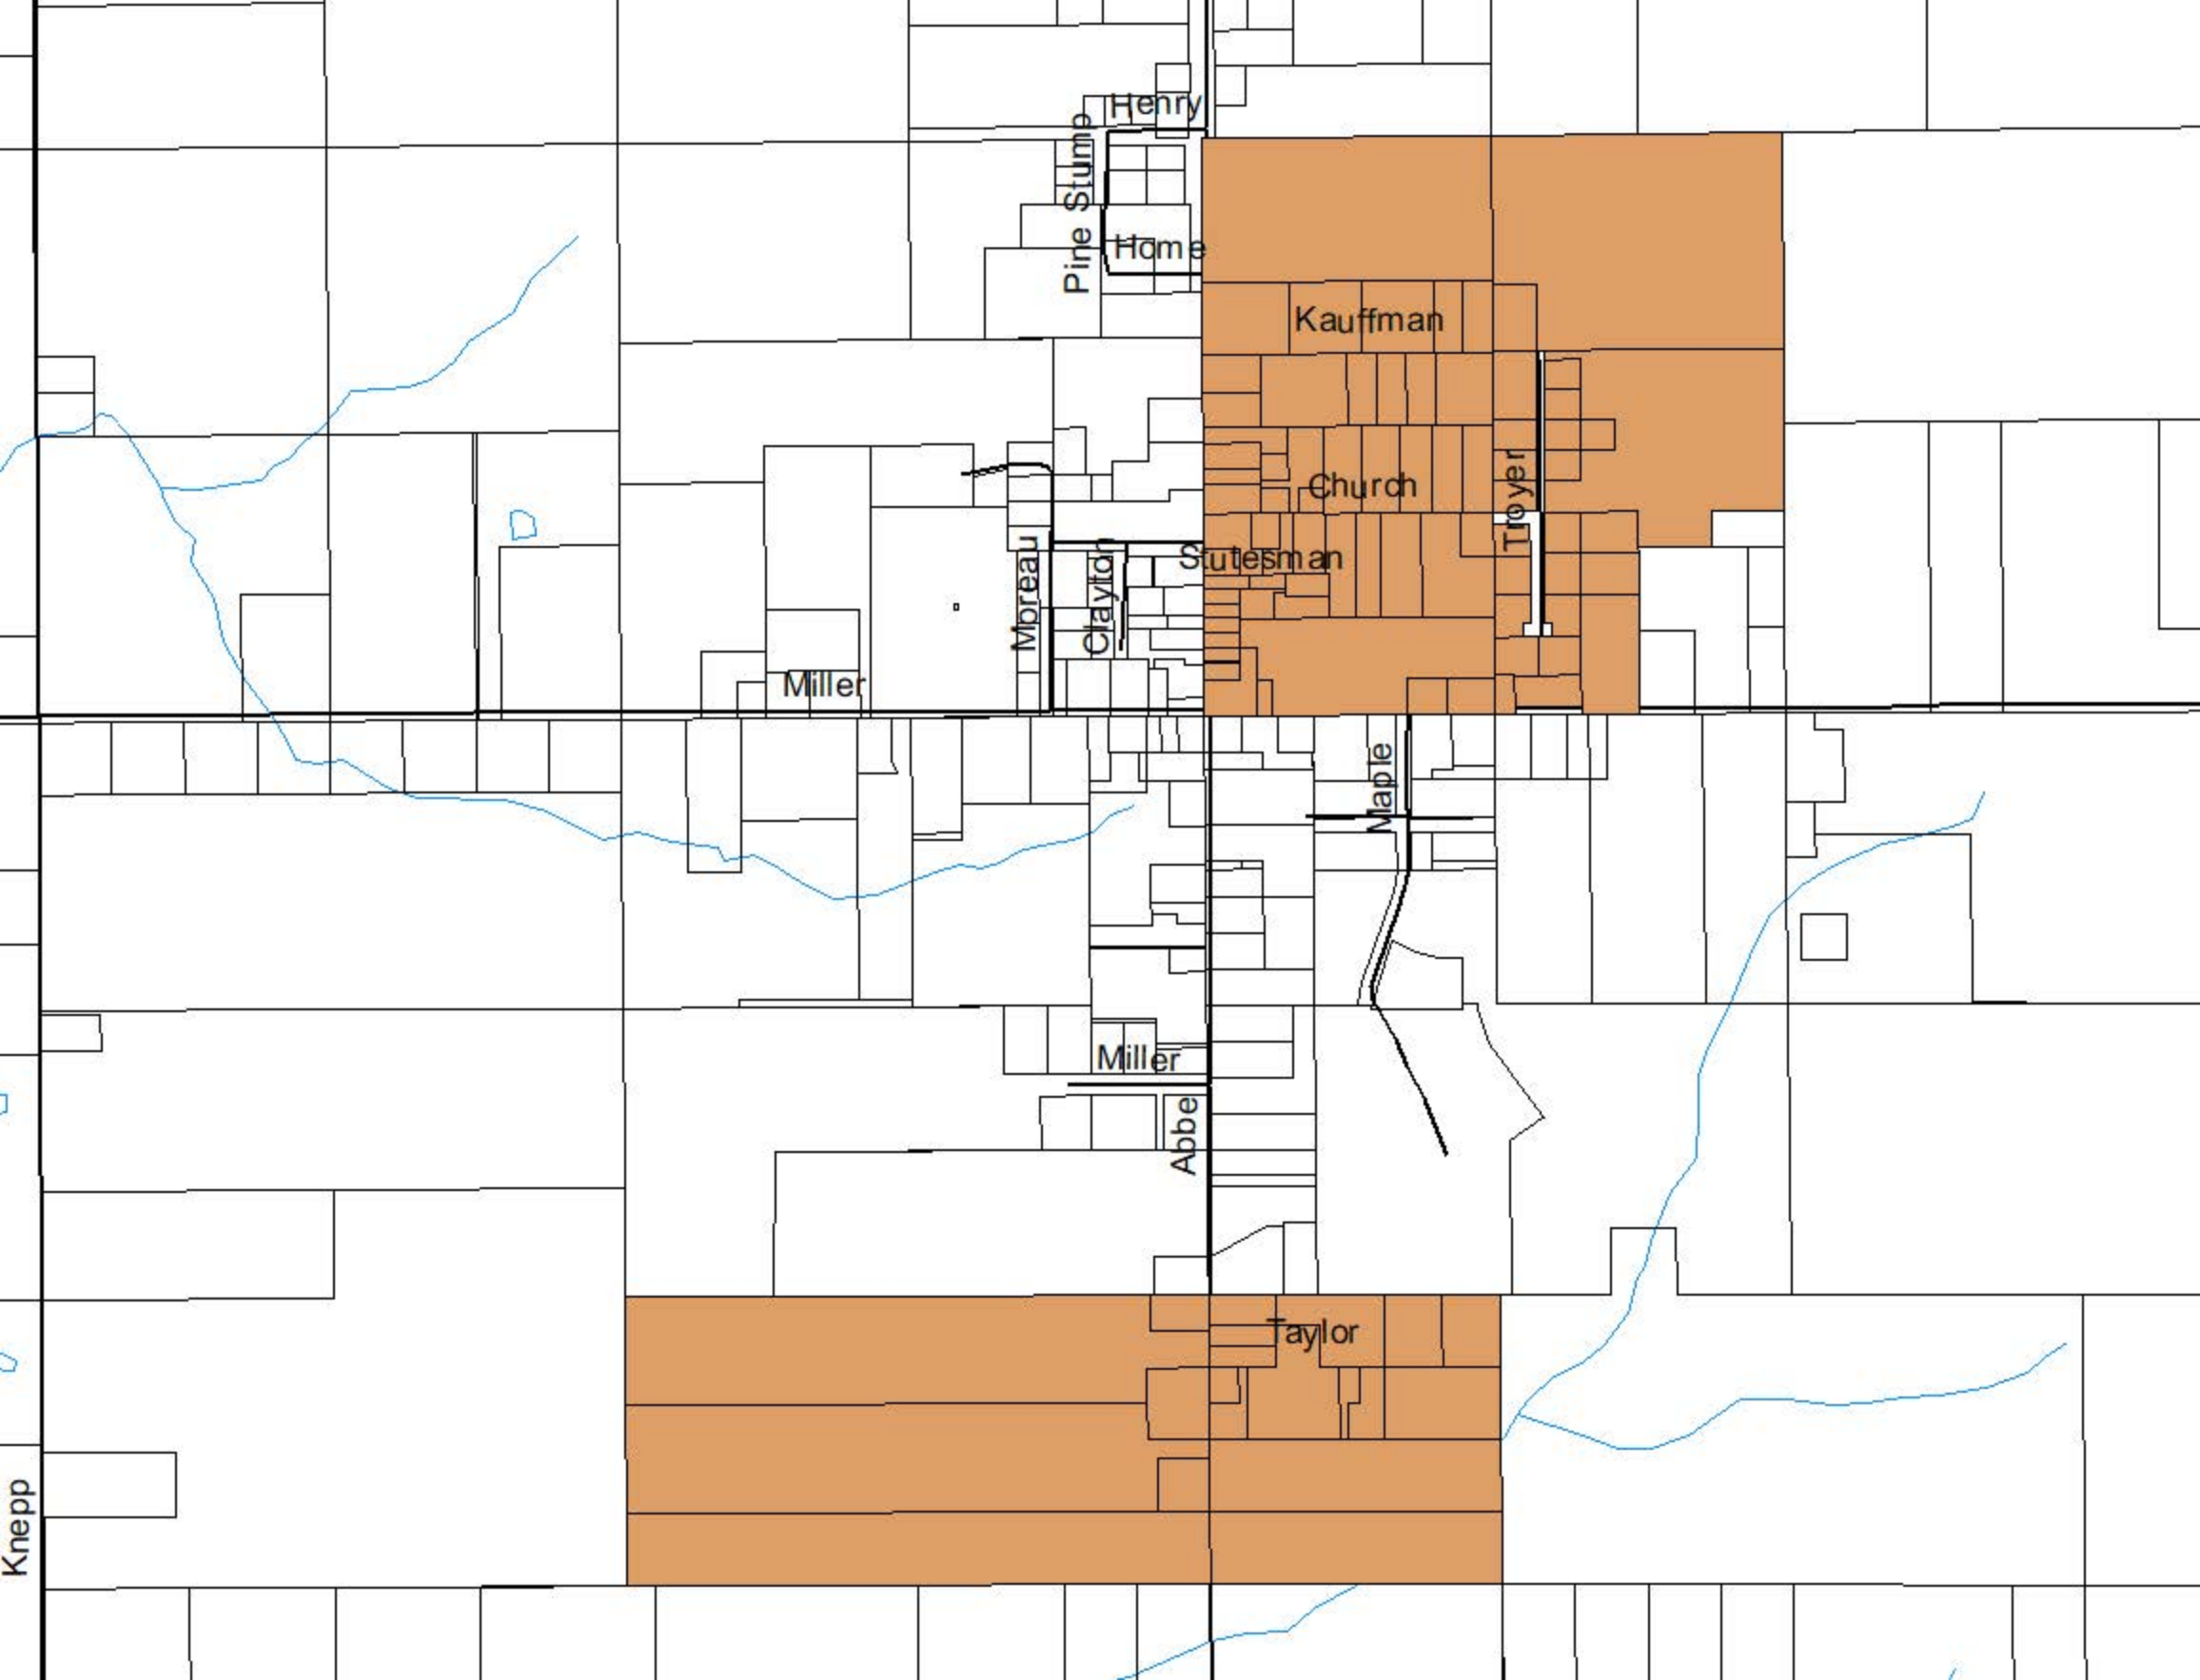

Oscoda County 2024 Spongy
"Gypsy" Moth Program

Opt Out and Exclusion Zones

Neumann

Oakwood

Pinewood

Freda

Vivian

Louis

Orville

Hillside

Red Oak

Red Pine

Cedar Run

Blamer

Helmer Lake

Reber

Smith Lake

Caldwell

Bambi

Bunny

Bruin

Reynard

Western

Reynard

Kneeland

Wilcox

McKinley

Perry Creek

Jackpine

Hillcrest

Underhill

Randall