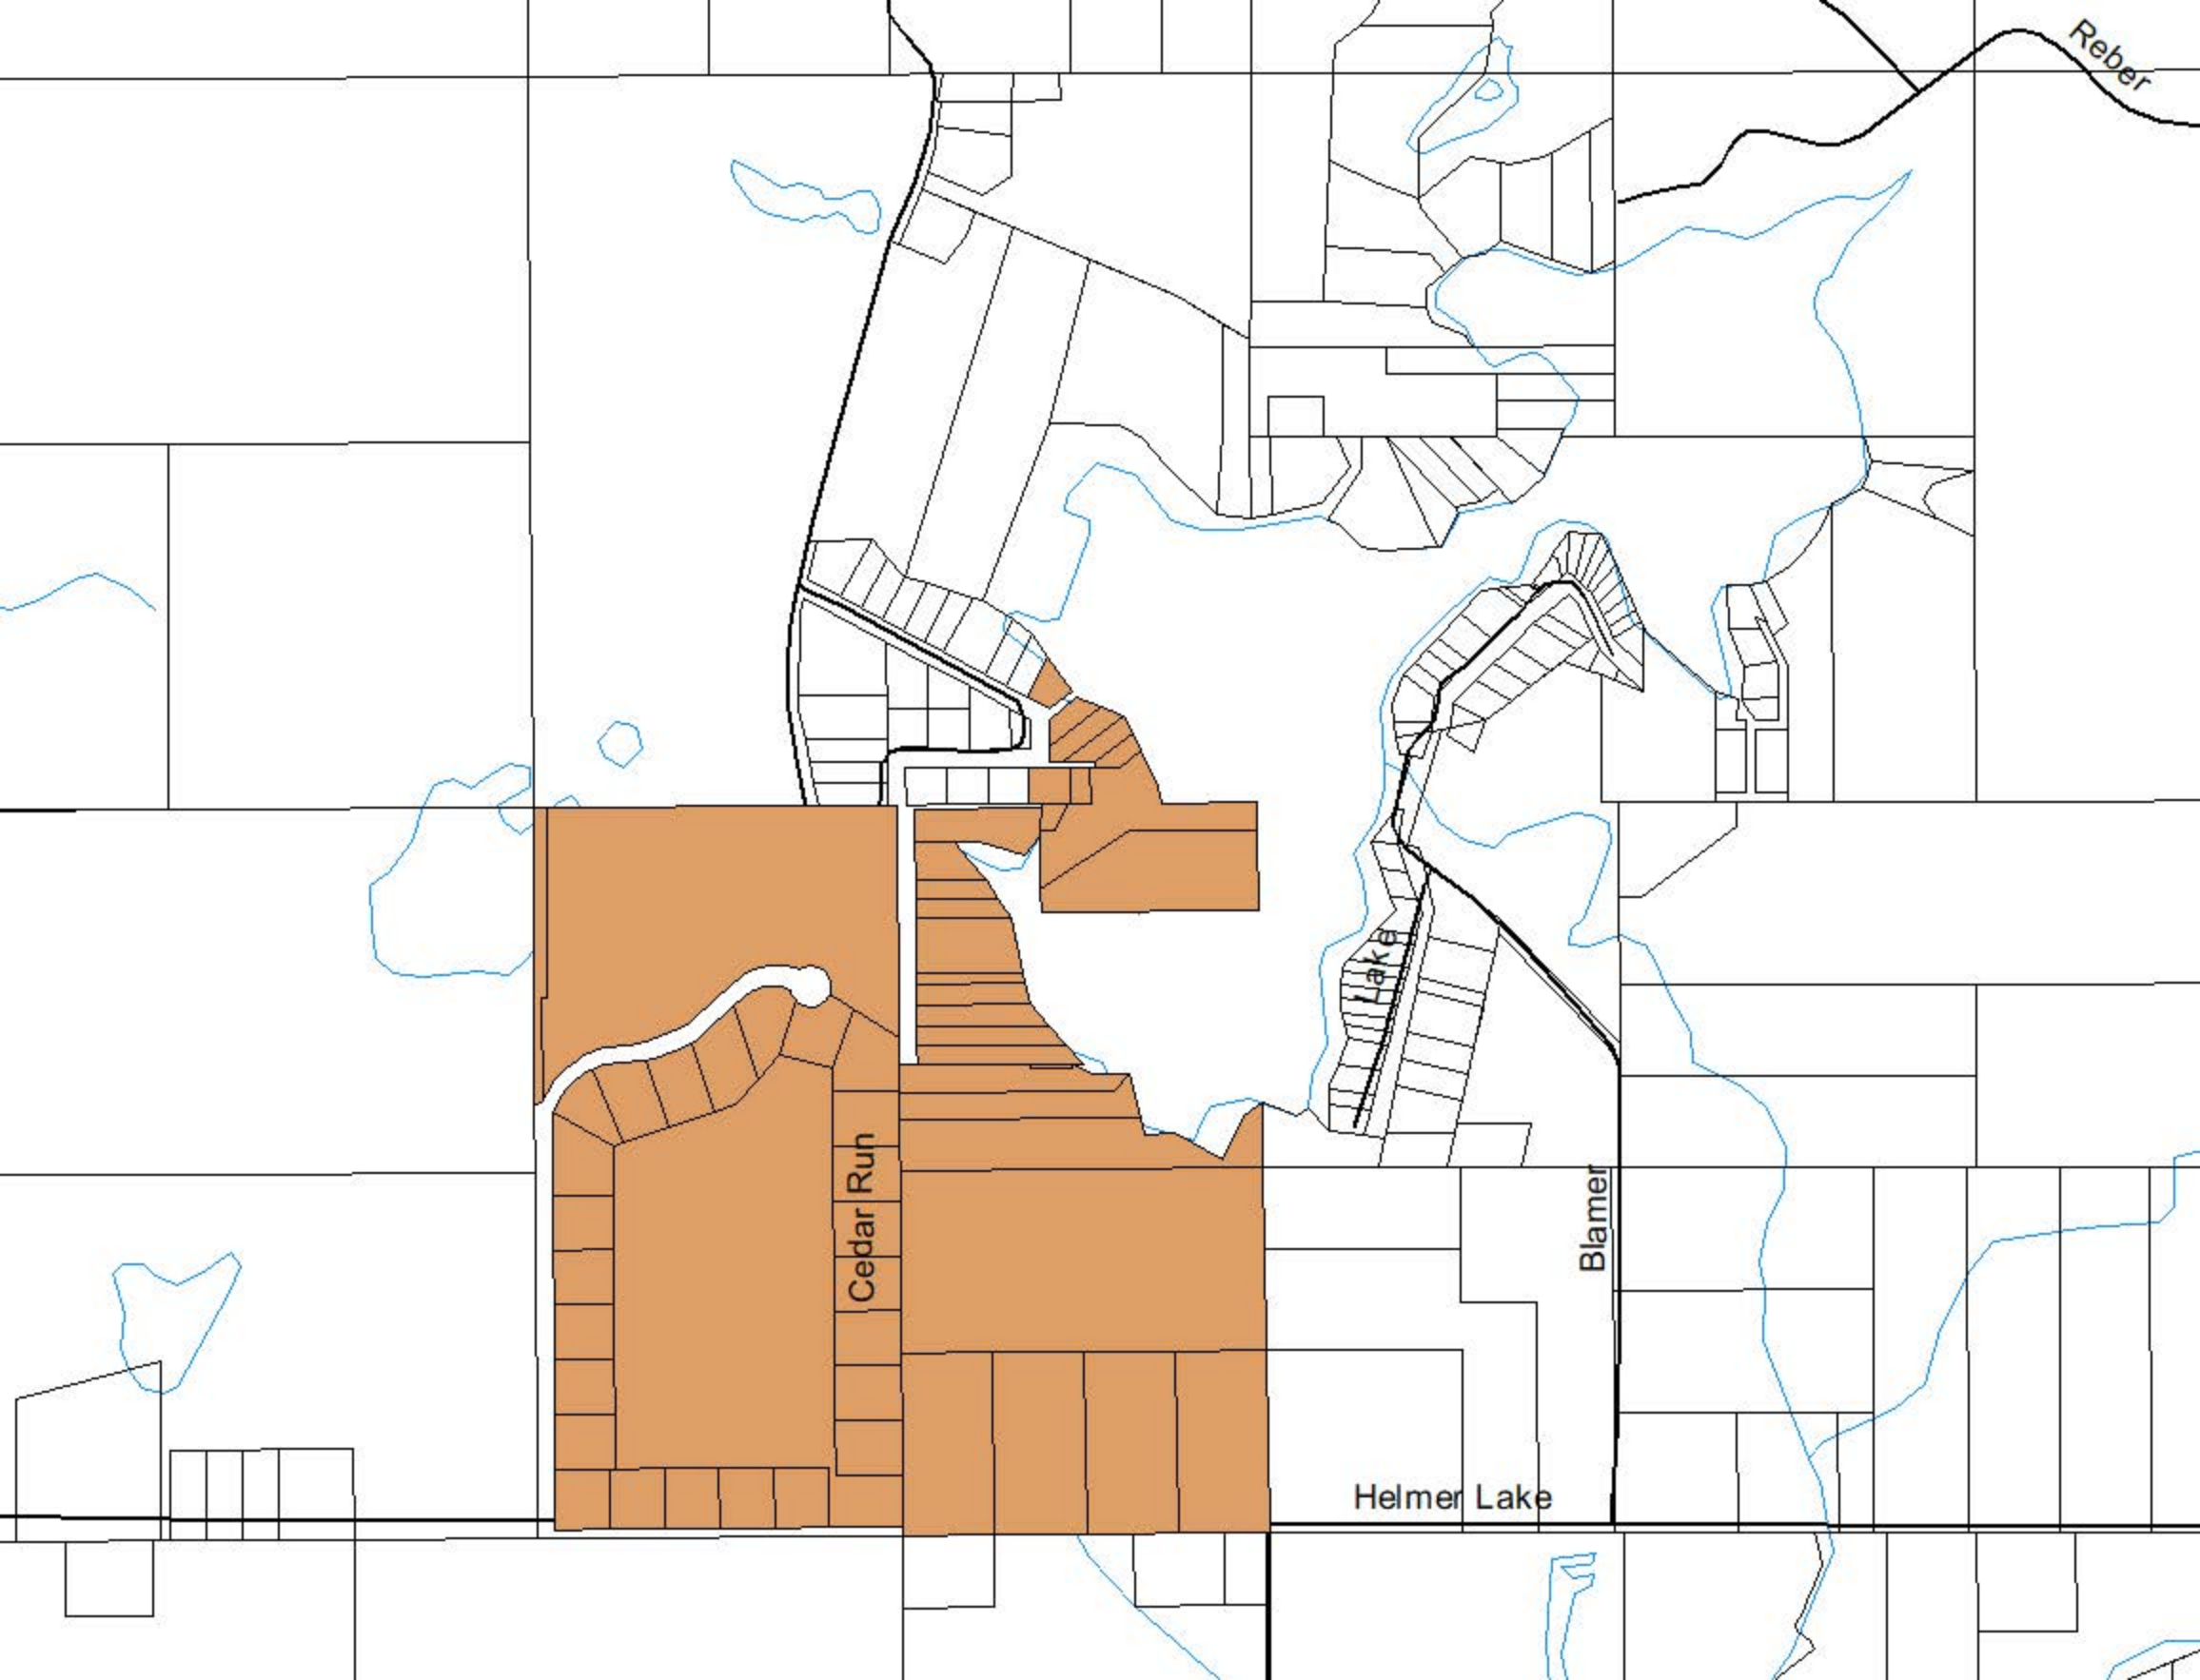

Oscoda County 2024 Spongy
"Gypsy" Moth Program

Opt Out and Exclusion Zones

Neumann

Oakwood

Pinewood

Freda

Vivian

Louis

Orville

Hillside

Red Oak

Red Pine

Cedar Run

Blamer

Helmer Lake

Reber

Smith Lake

Caldwell

Bambi

Bunny

Bruin

Reynard

Western

Reynard

Kneeland

Wilcox

McKinley

Perry Creek

Jackpine

Hillcrest

Underhill

Randall