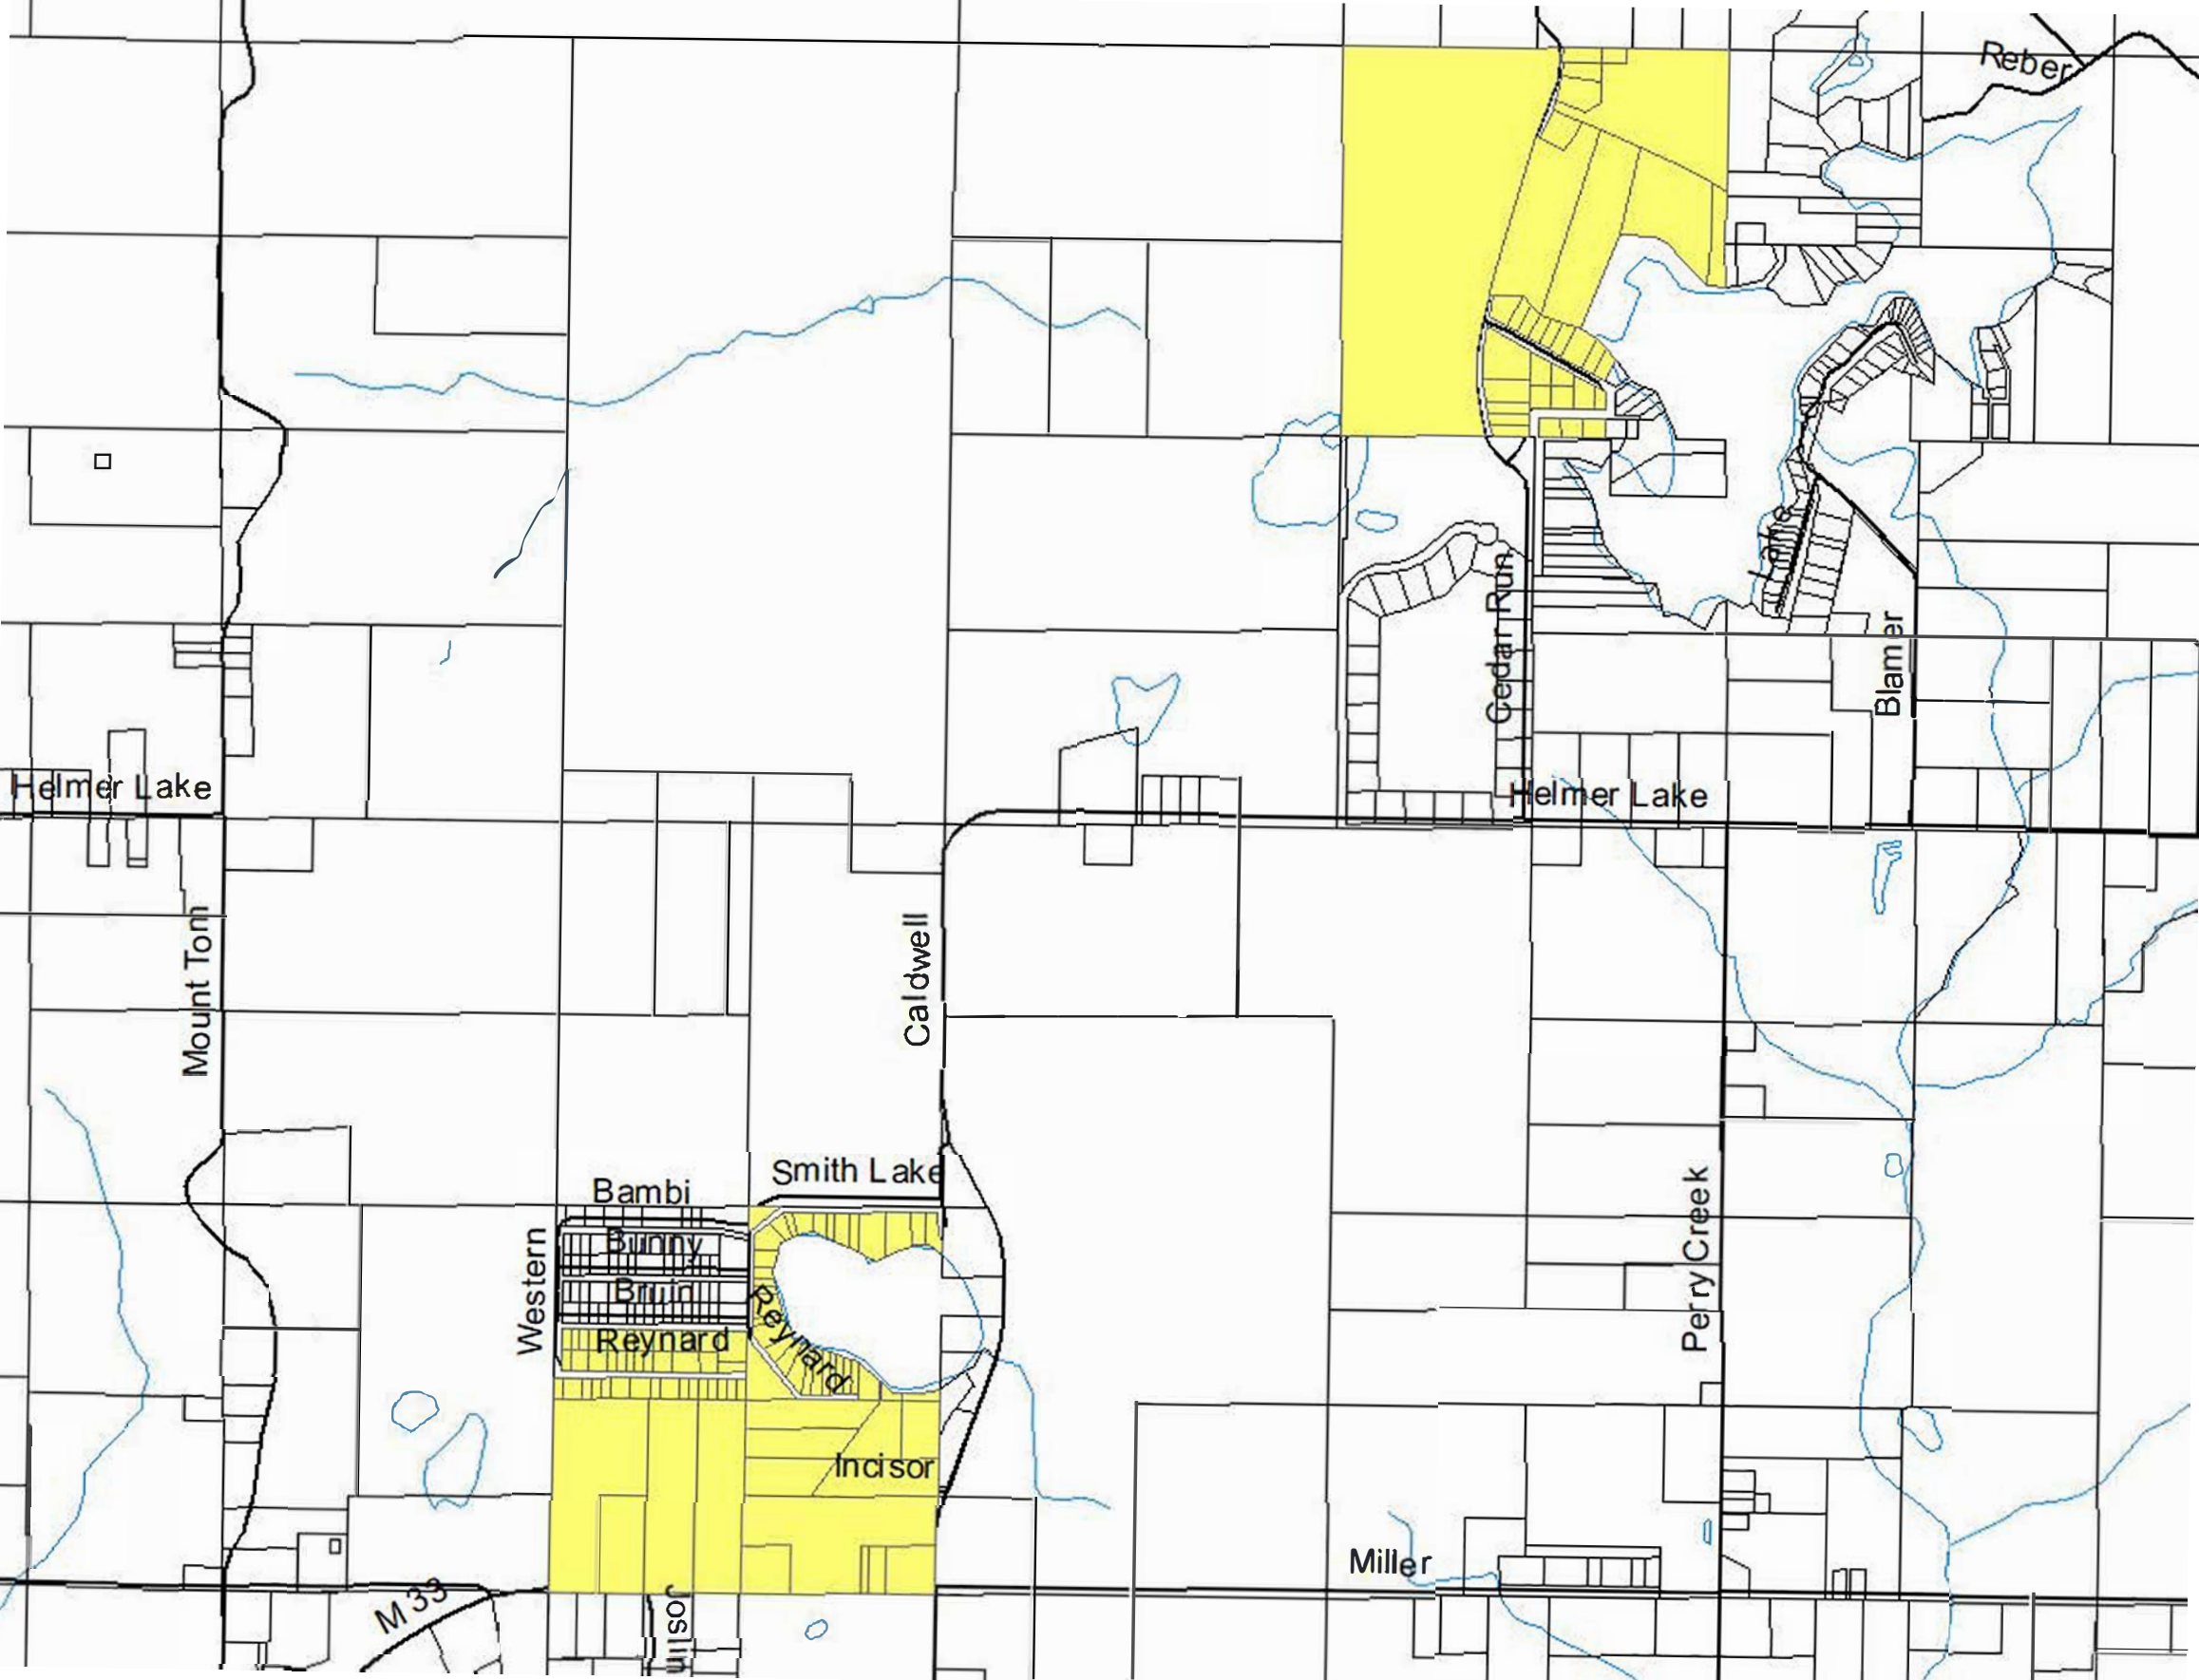

Reber

Gedar Run

Blamer

Helmer Lake

Helmer Lake

Mount Tom

Caldwell

Western

Bambi

Bunny

Bruin

Reynard

Smith Lake

Reynard

Incisor

M 33

Incisor

Miller

Perry Creek