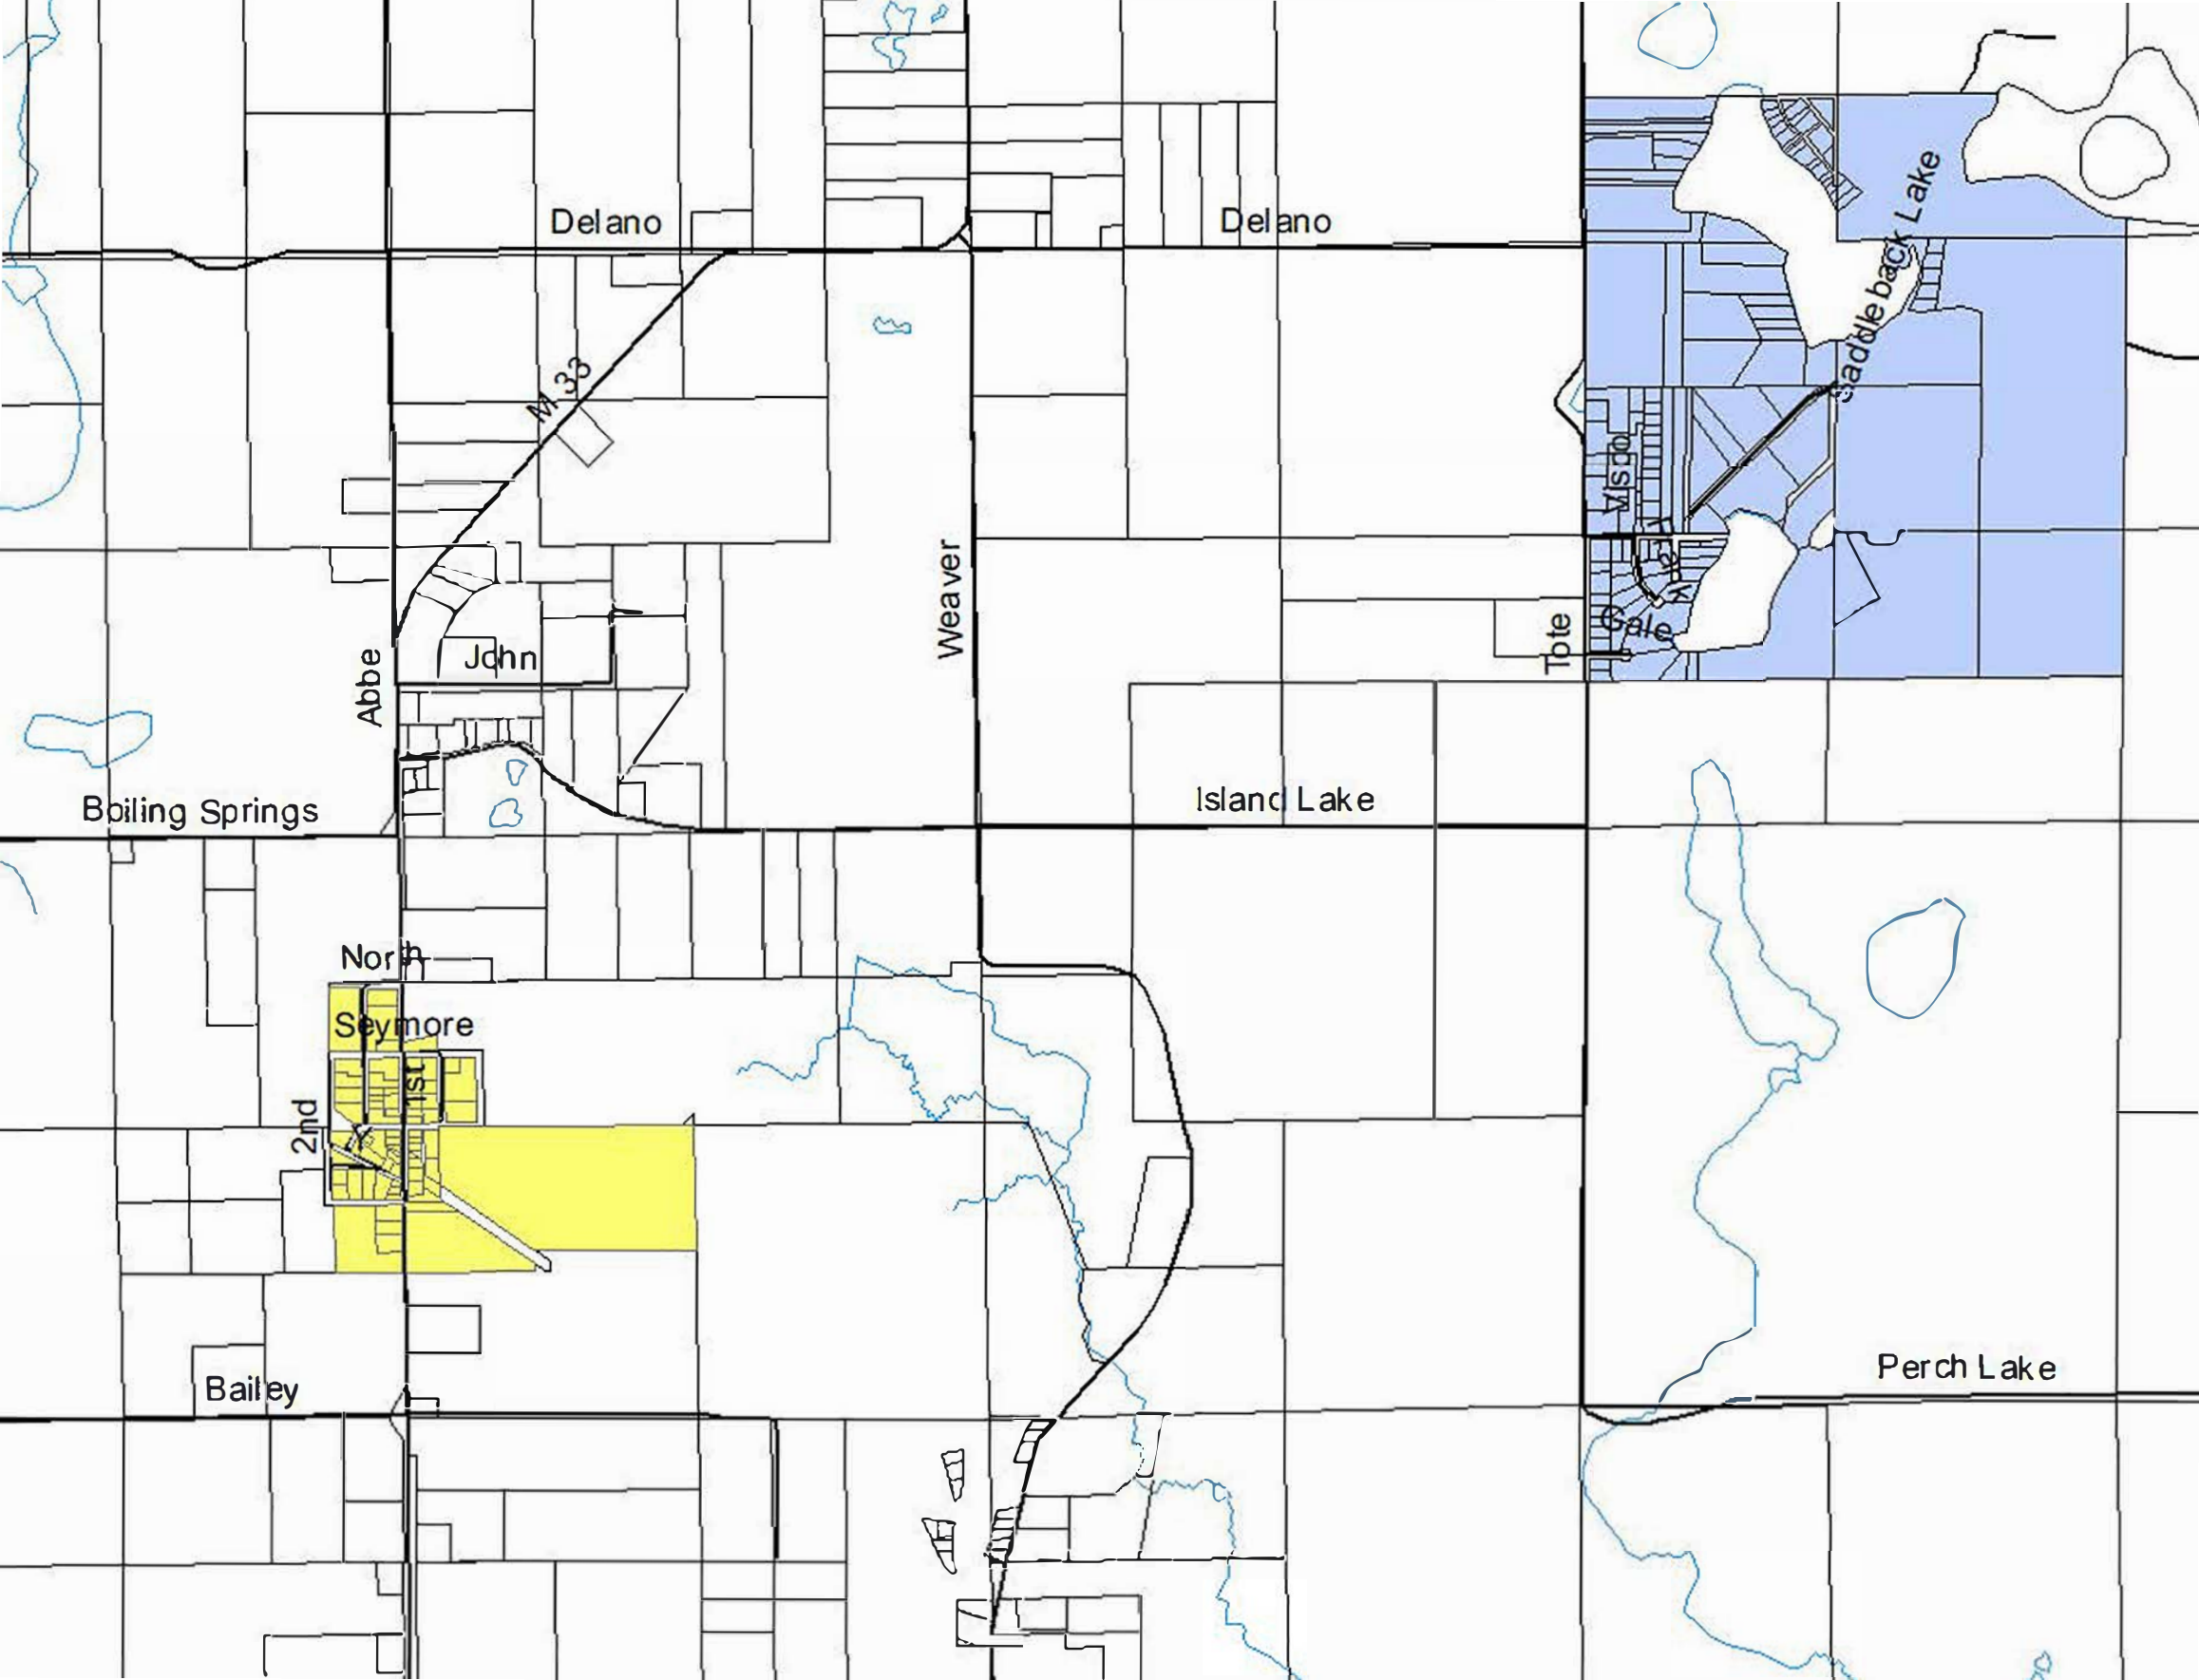

# Oscoda County 2024 Spongy "Gypsy" Moth Spray Blocks

Oak Lake

Penn

Mount Tom

Delano

Delano

M 33

Weaver

Abbe

John

Tote

Misto

Sale

Saddle back Lake

Boiling Springs

Island Lake