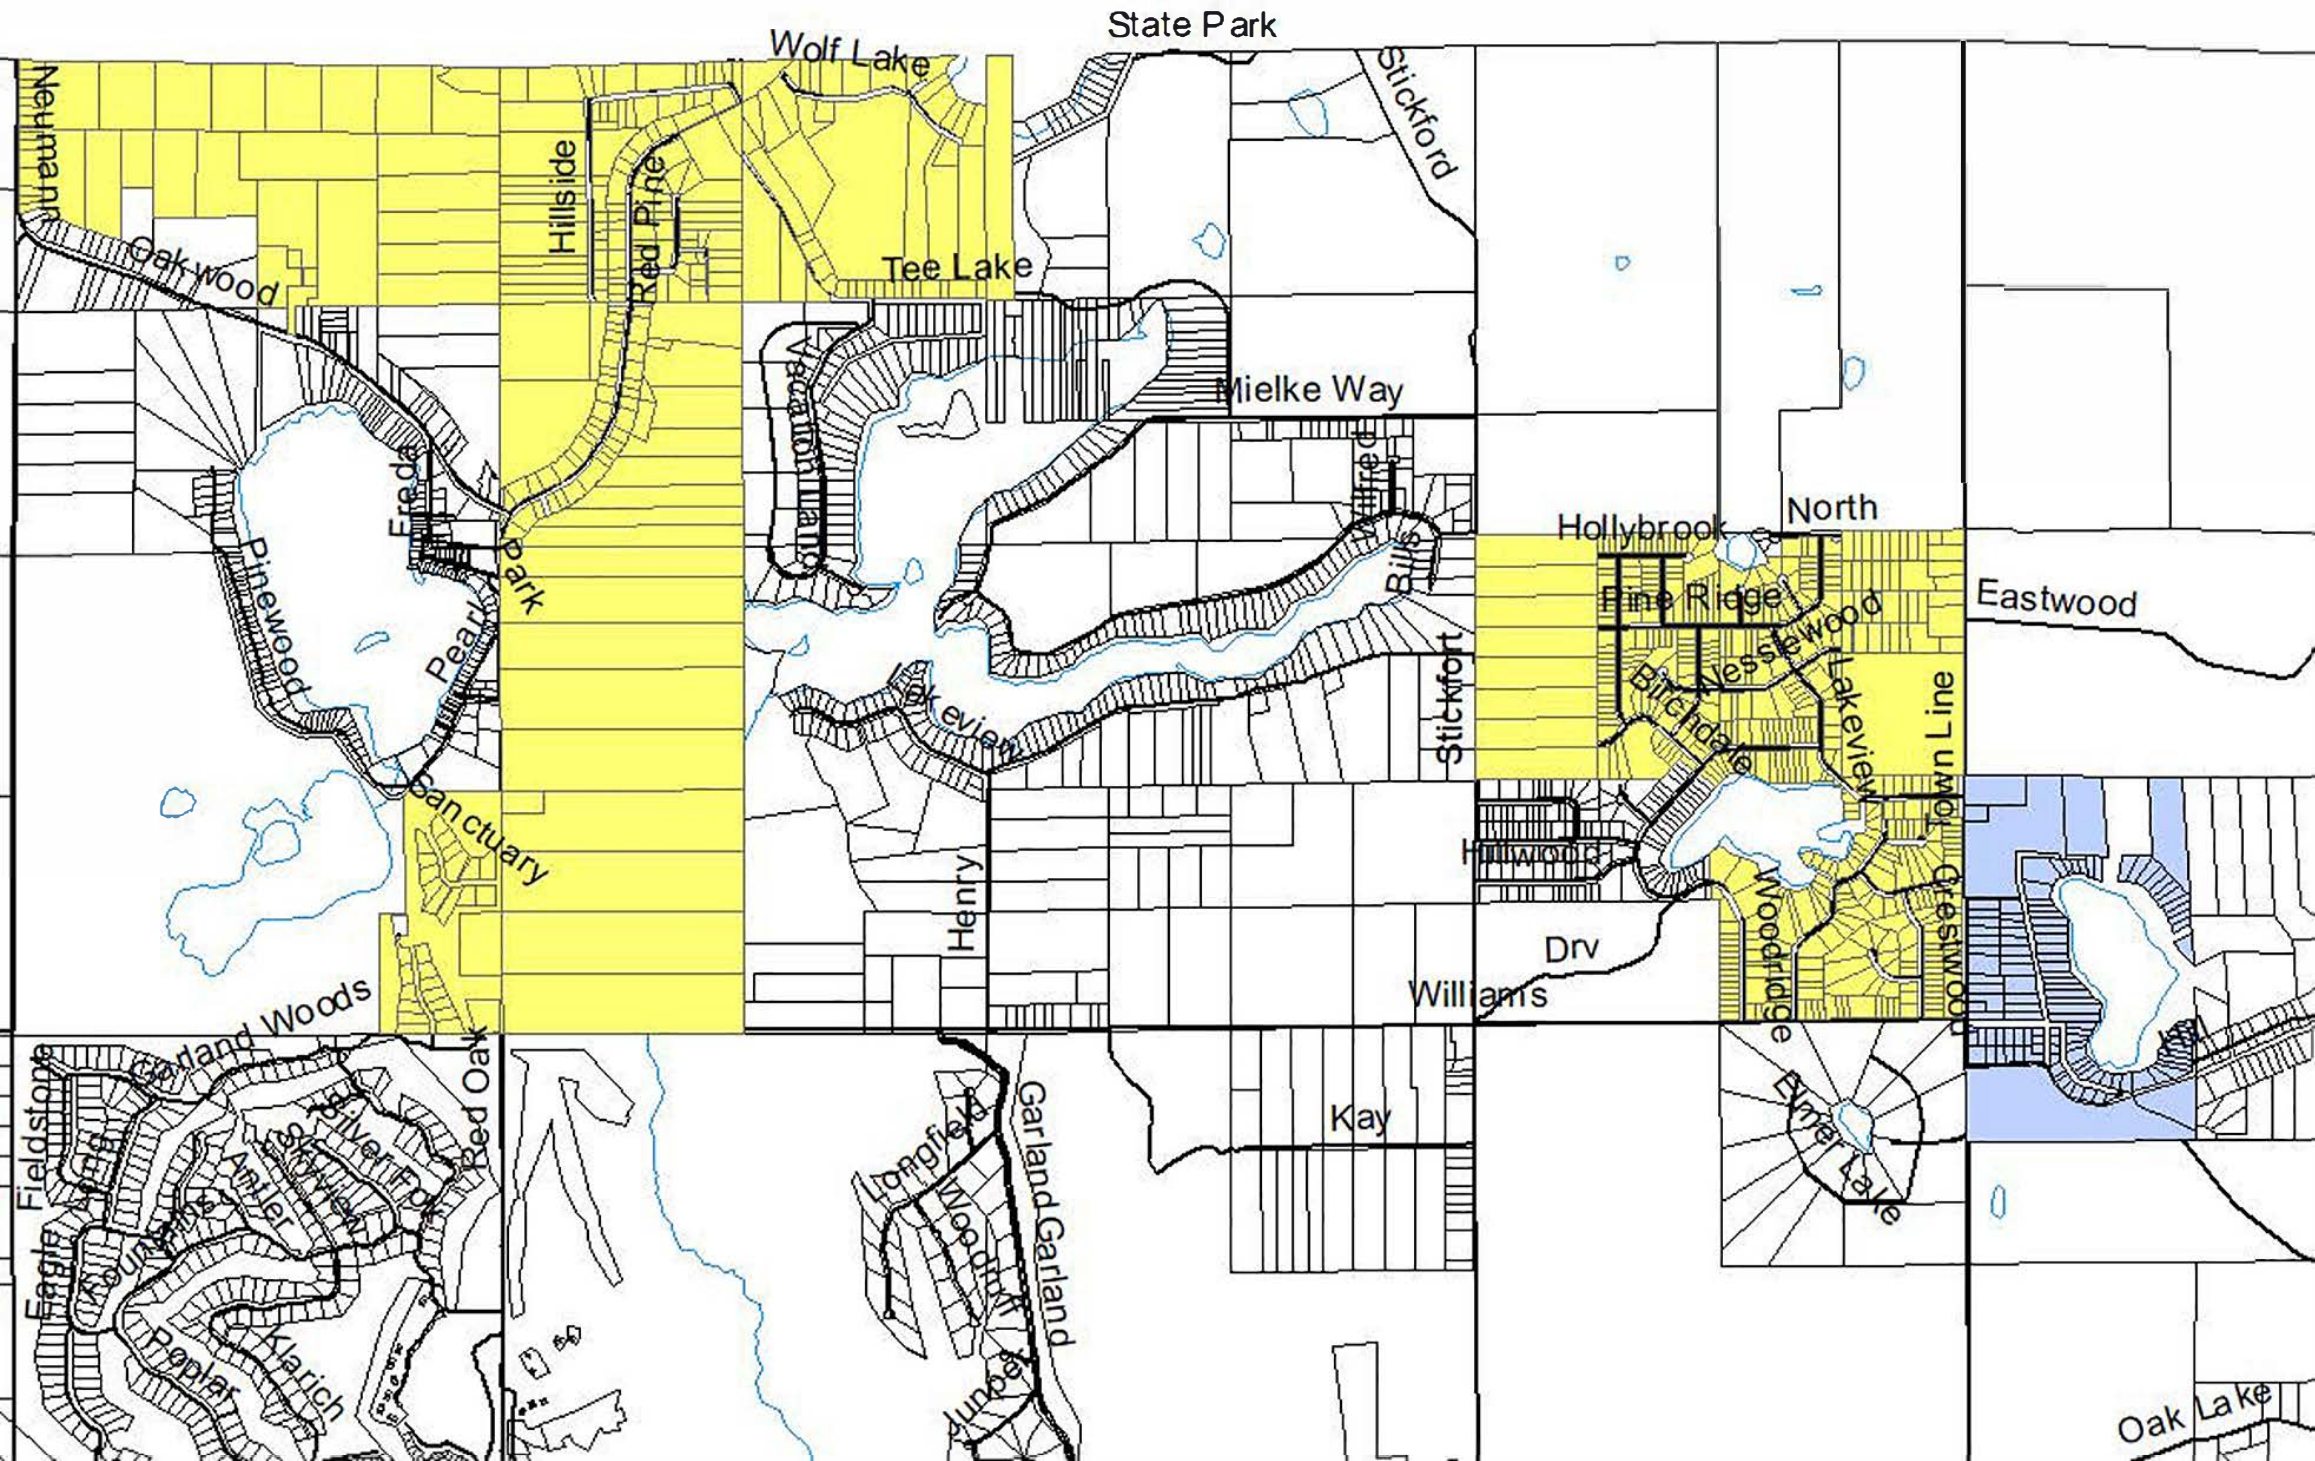

# Oscoda County 2024 Spongy "Gypsy" Moth Spray Blocks

Oak Lake

Penn

Mount Tom

Delano

Delano

M 33

Weaver

Abbe

John

Tote

Misto

Sale

Saddle back Lake

Boiling Springs

Island Lake

Perry Creek

Snake Branch

Noodles Lake

Centerline

Galbraith

Heimer Lake

Penn

Beaver