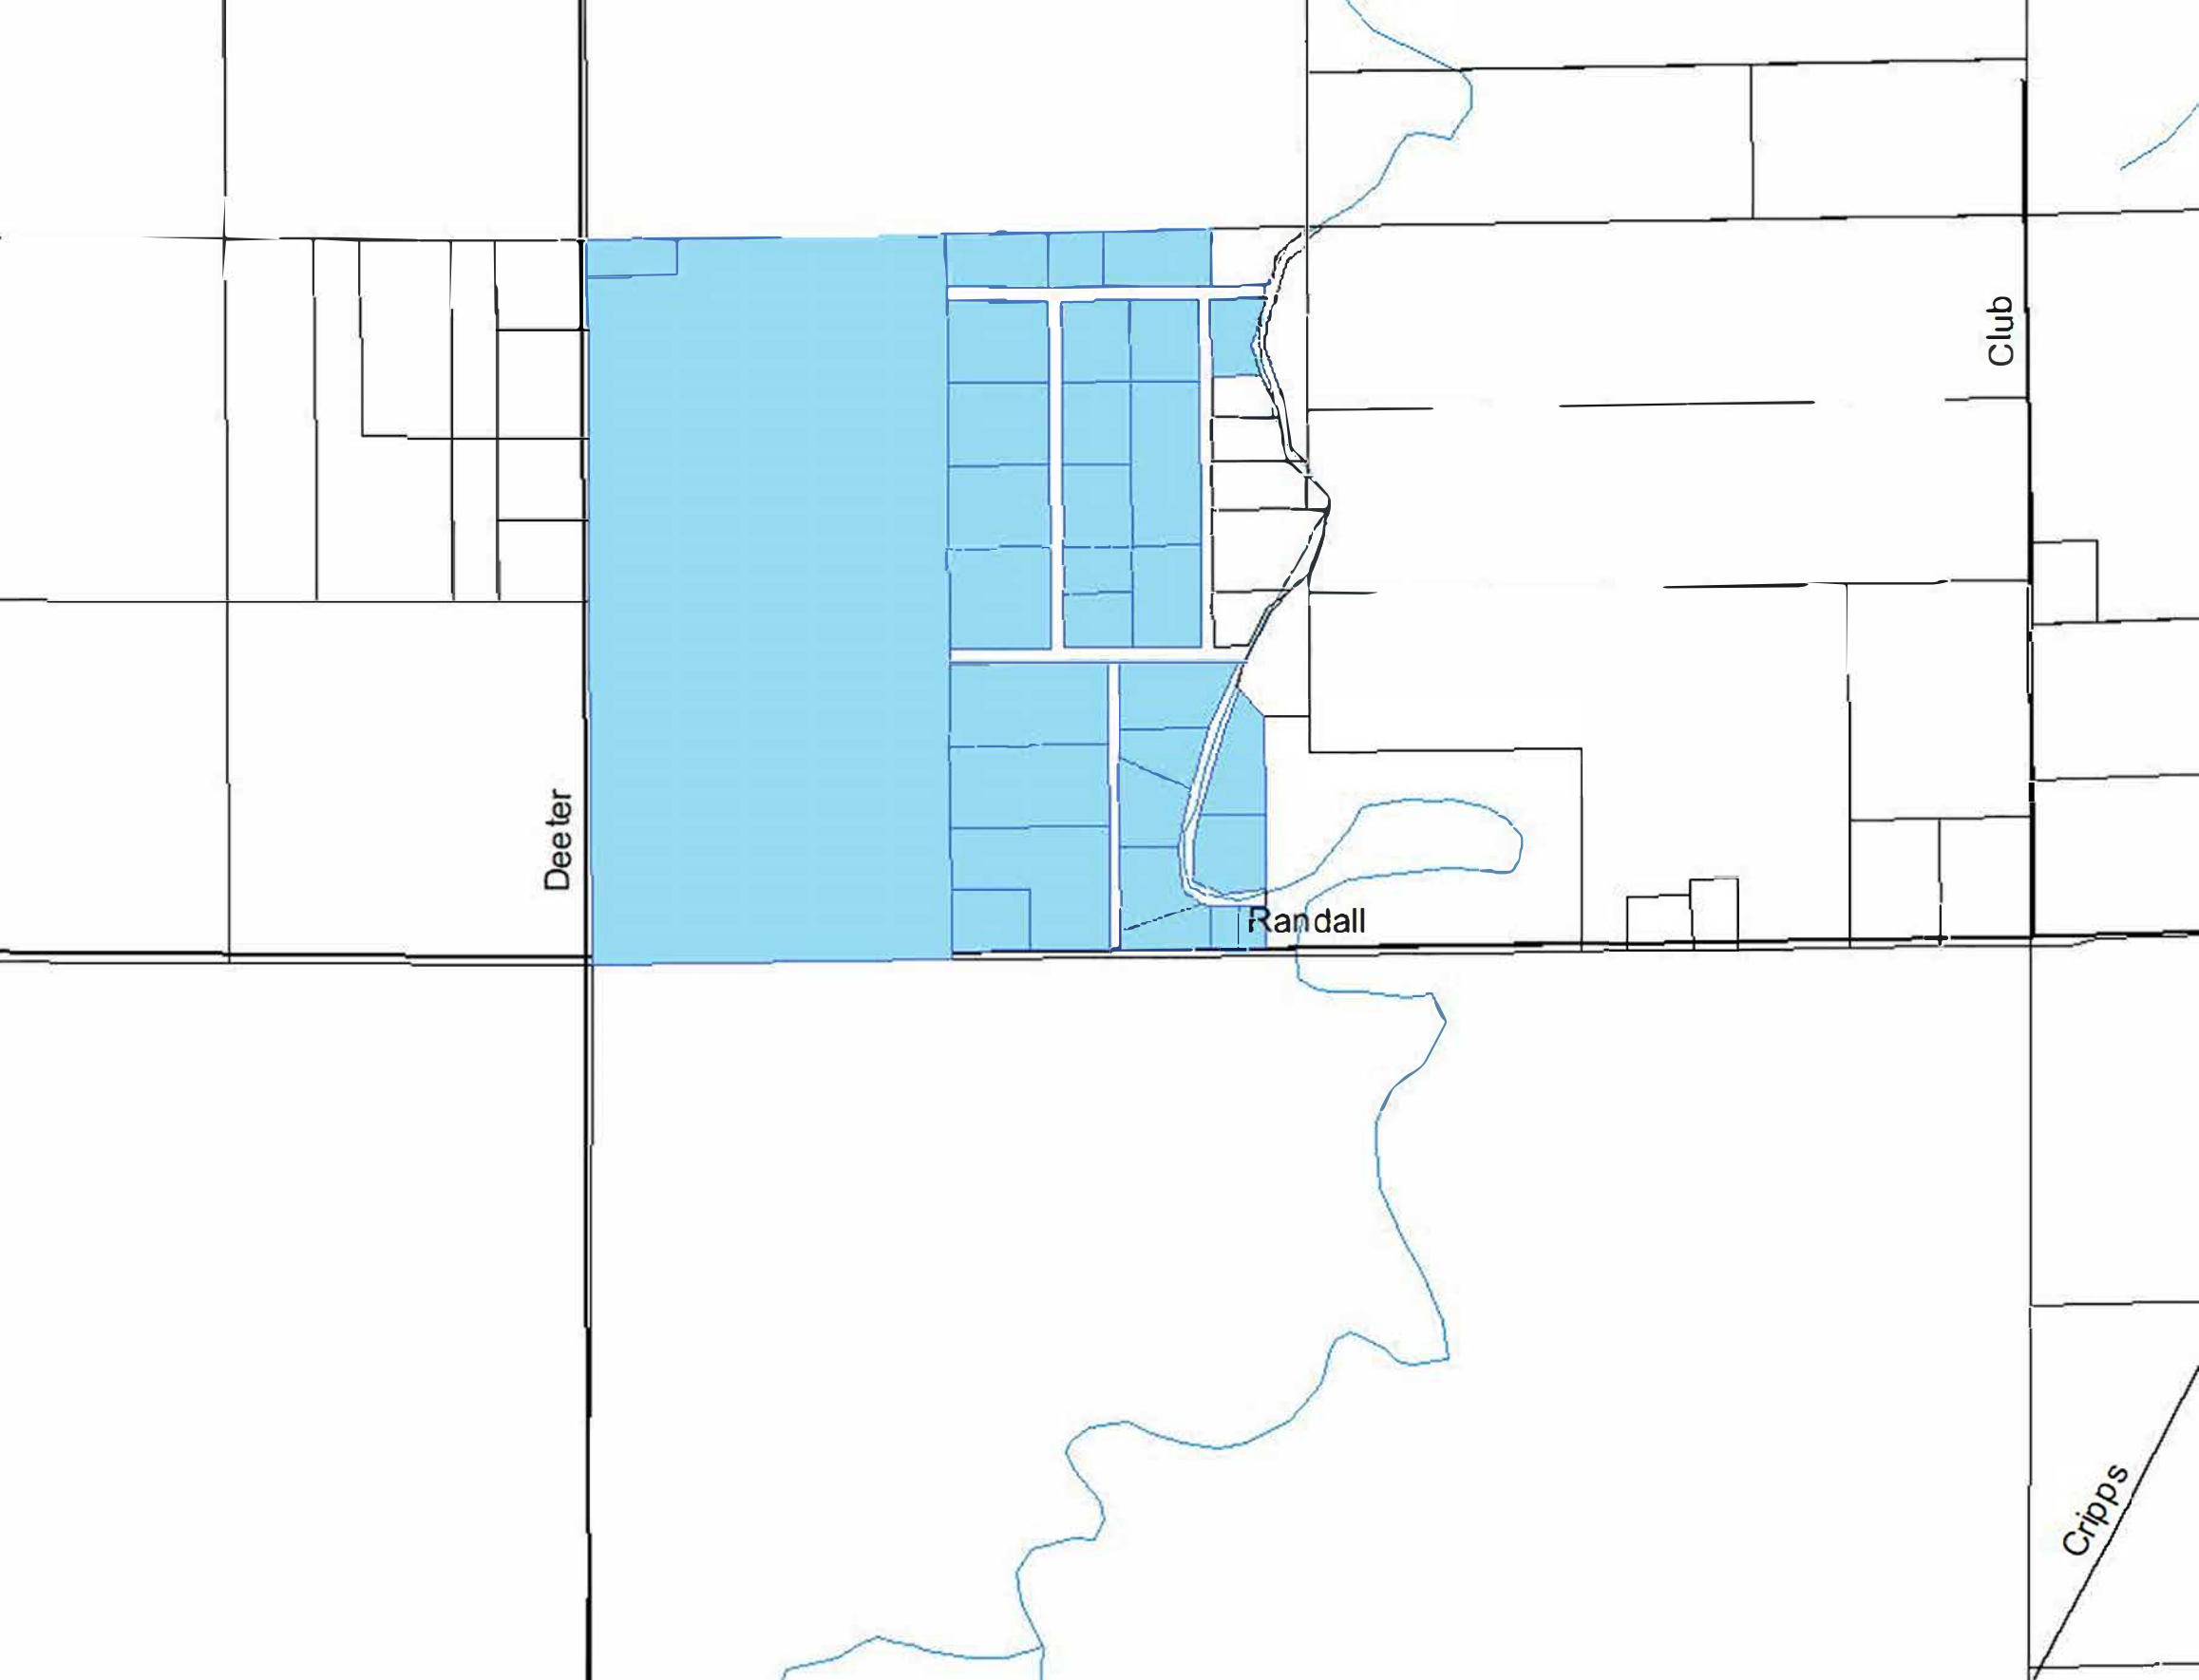

Perry Creek

Snake Branch

Noodles Lake

Centerline

Galbraith

Heimer Lake

Penn

Beaver

Ruth

Helmer Lake

Ripley

Ripley

Red Oak

Kneeland

Deeter

Randall

Club

Cripps

Fishermans

Park

Gipps

Park

Blueberry Hill

Lerroy Valley