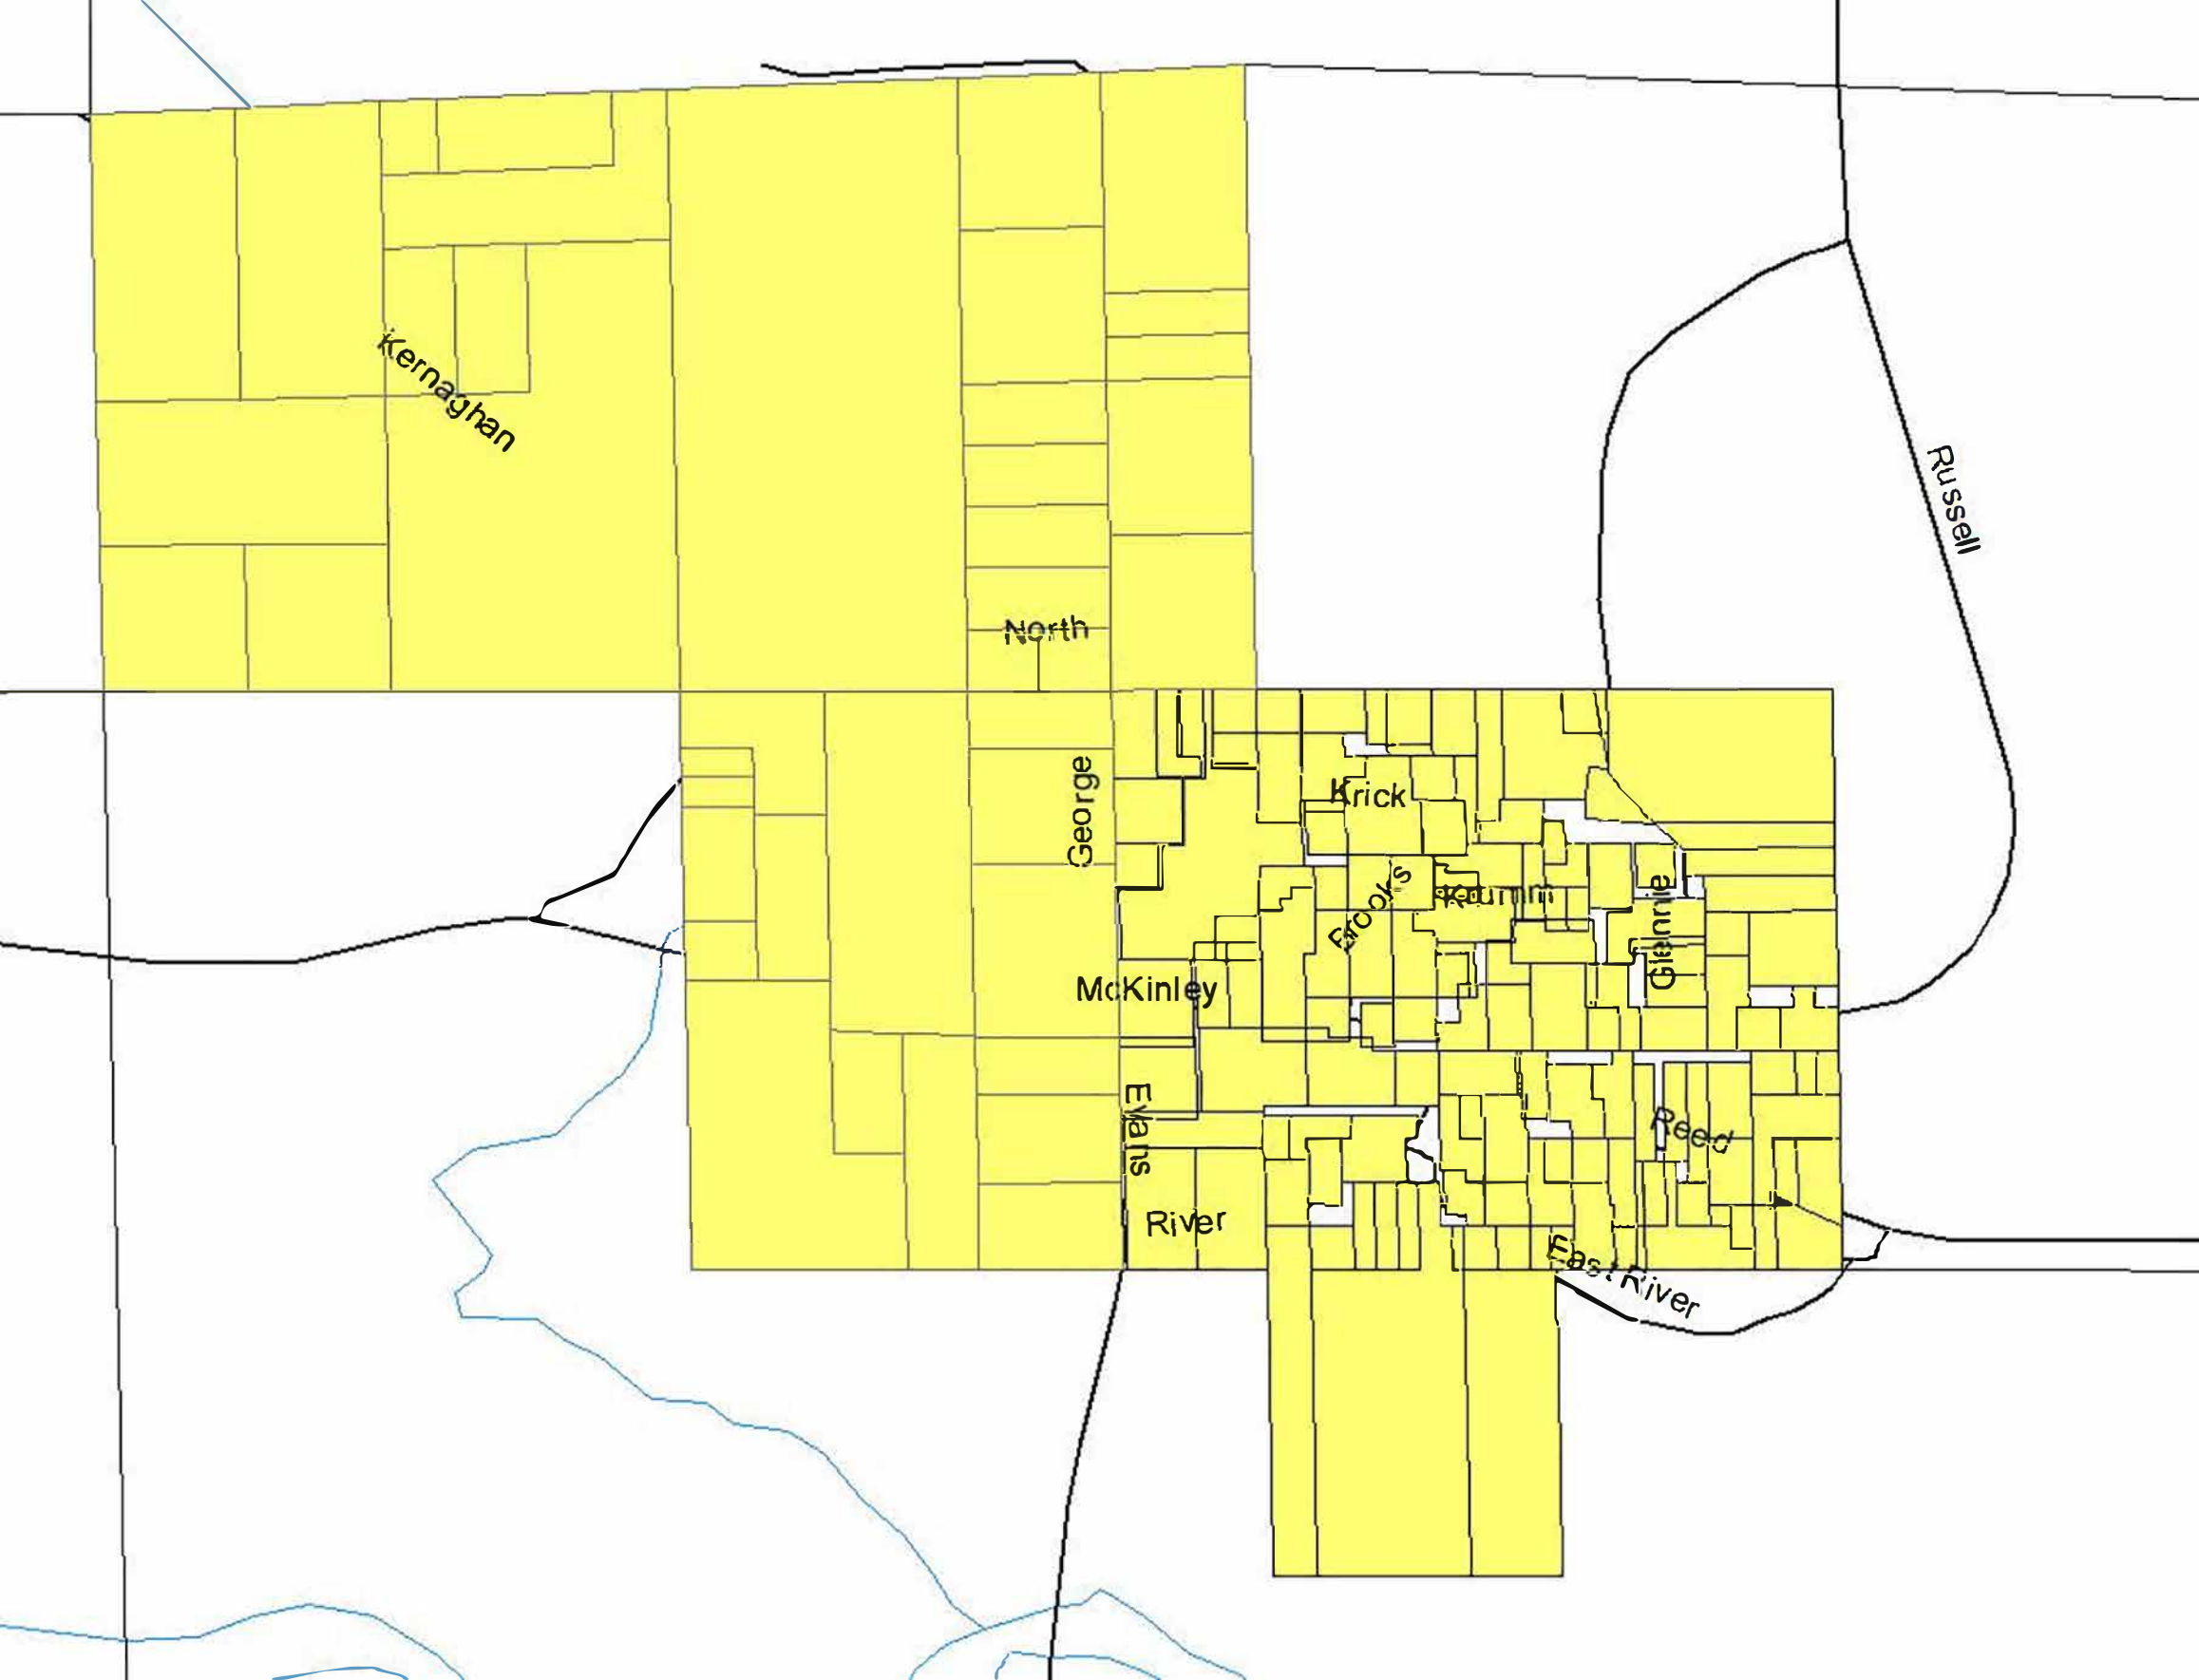

Perry Creek

Snake Branch

Noodles Lake

Centerline

Galbraith

Heimer Lake

Penn

Beaver

Avin

Palmer

Gallows St

Marsh

Hempe

Stray

Morenci

Cauchy

Massie

Mishler

Labay

Old State

Prahl

Meyer

Ridge

Mieliens

Kernagh

North

George

McKinley

Evans  
River

Krick

Brooks

Edmund