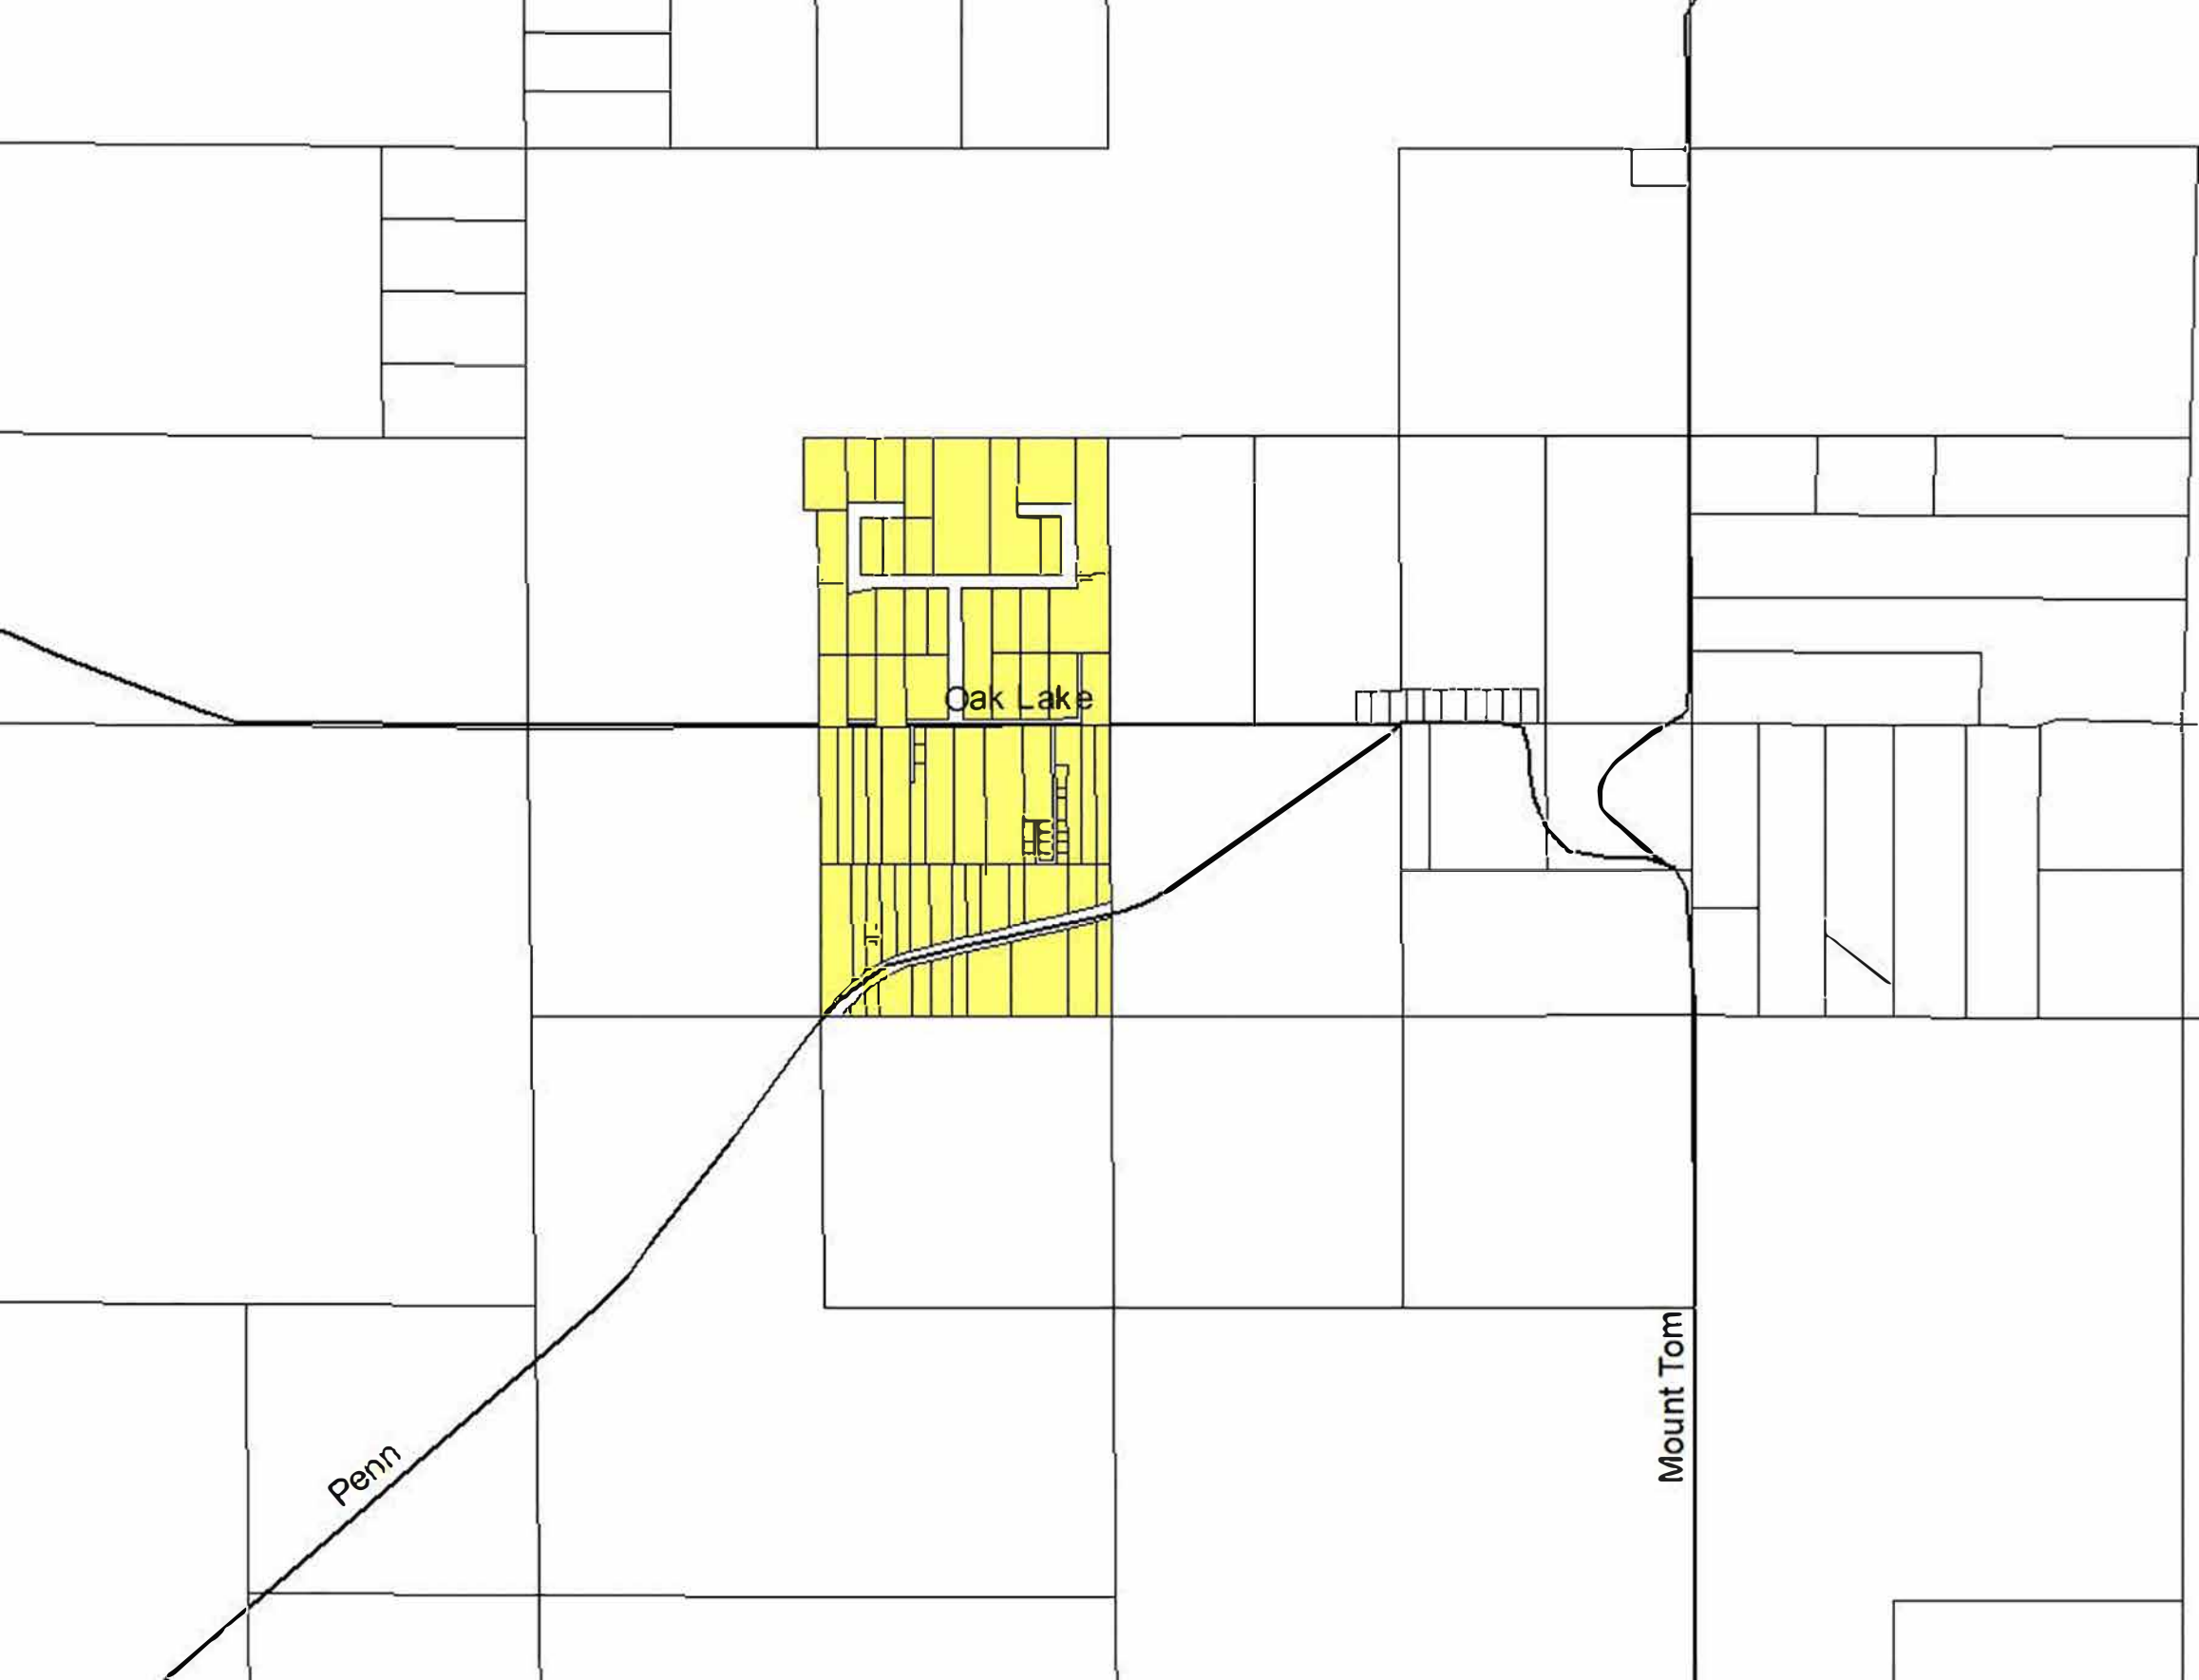

# Oscoda County 2024 Spongy "Gypsy" Moth Spray Blocks

Oak Lake

Penn

Mount Tom

Delano

Delano

M 33

Weaver

Abbe

John

Tote

Misto

Sale

Saddle back Lake

Boiling Springs

Island Lake