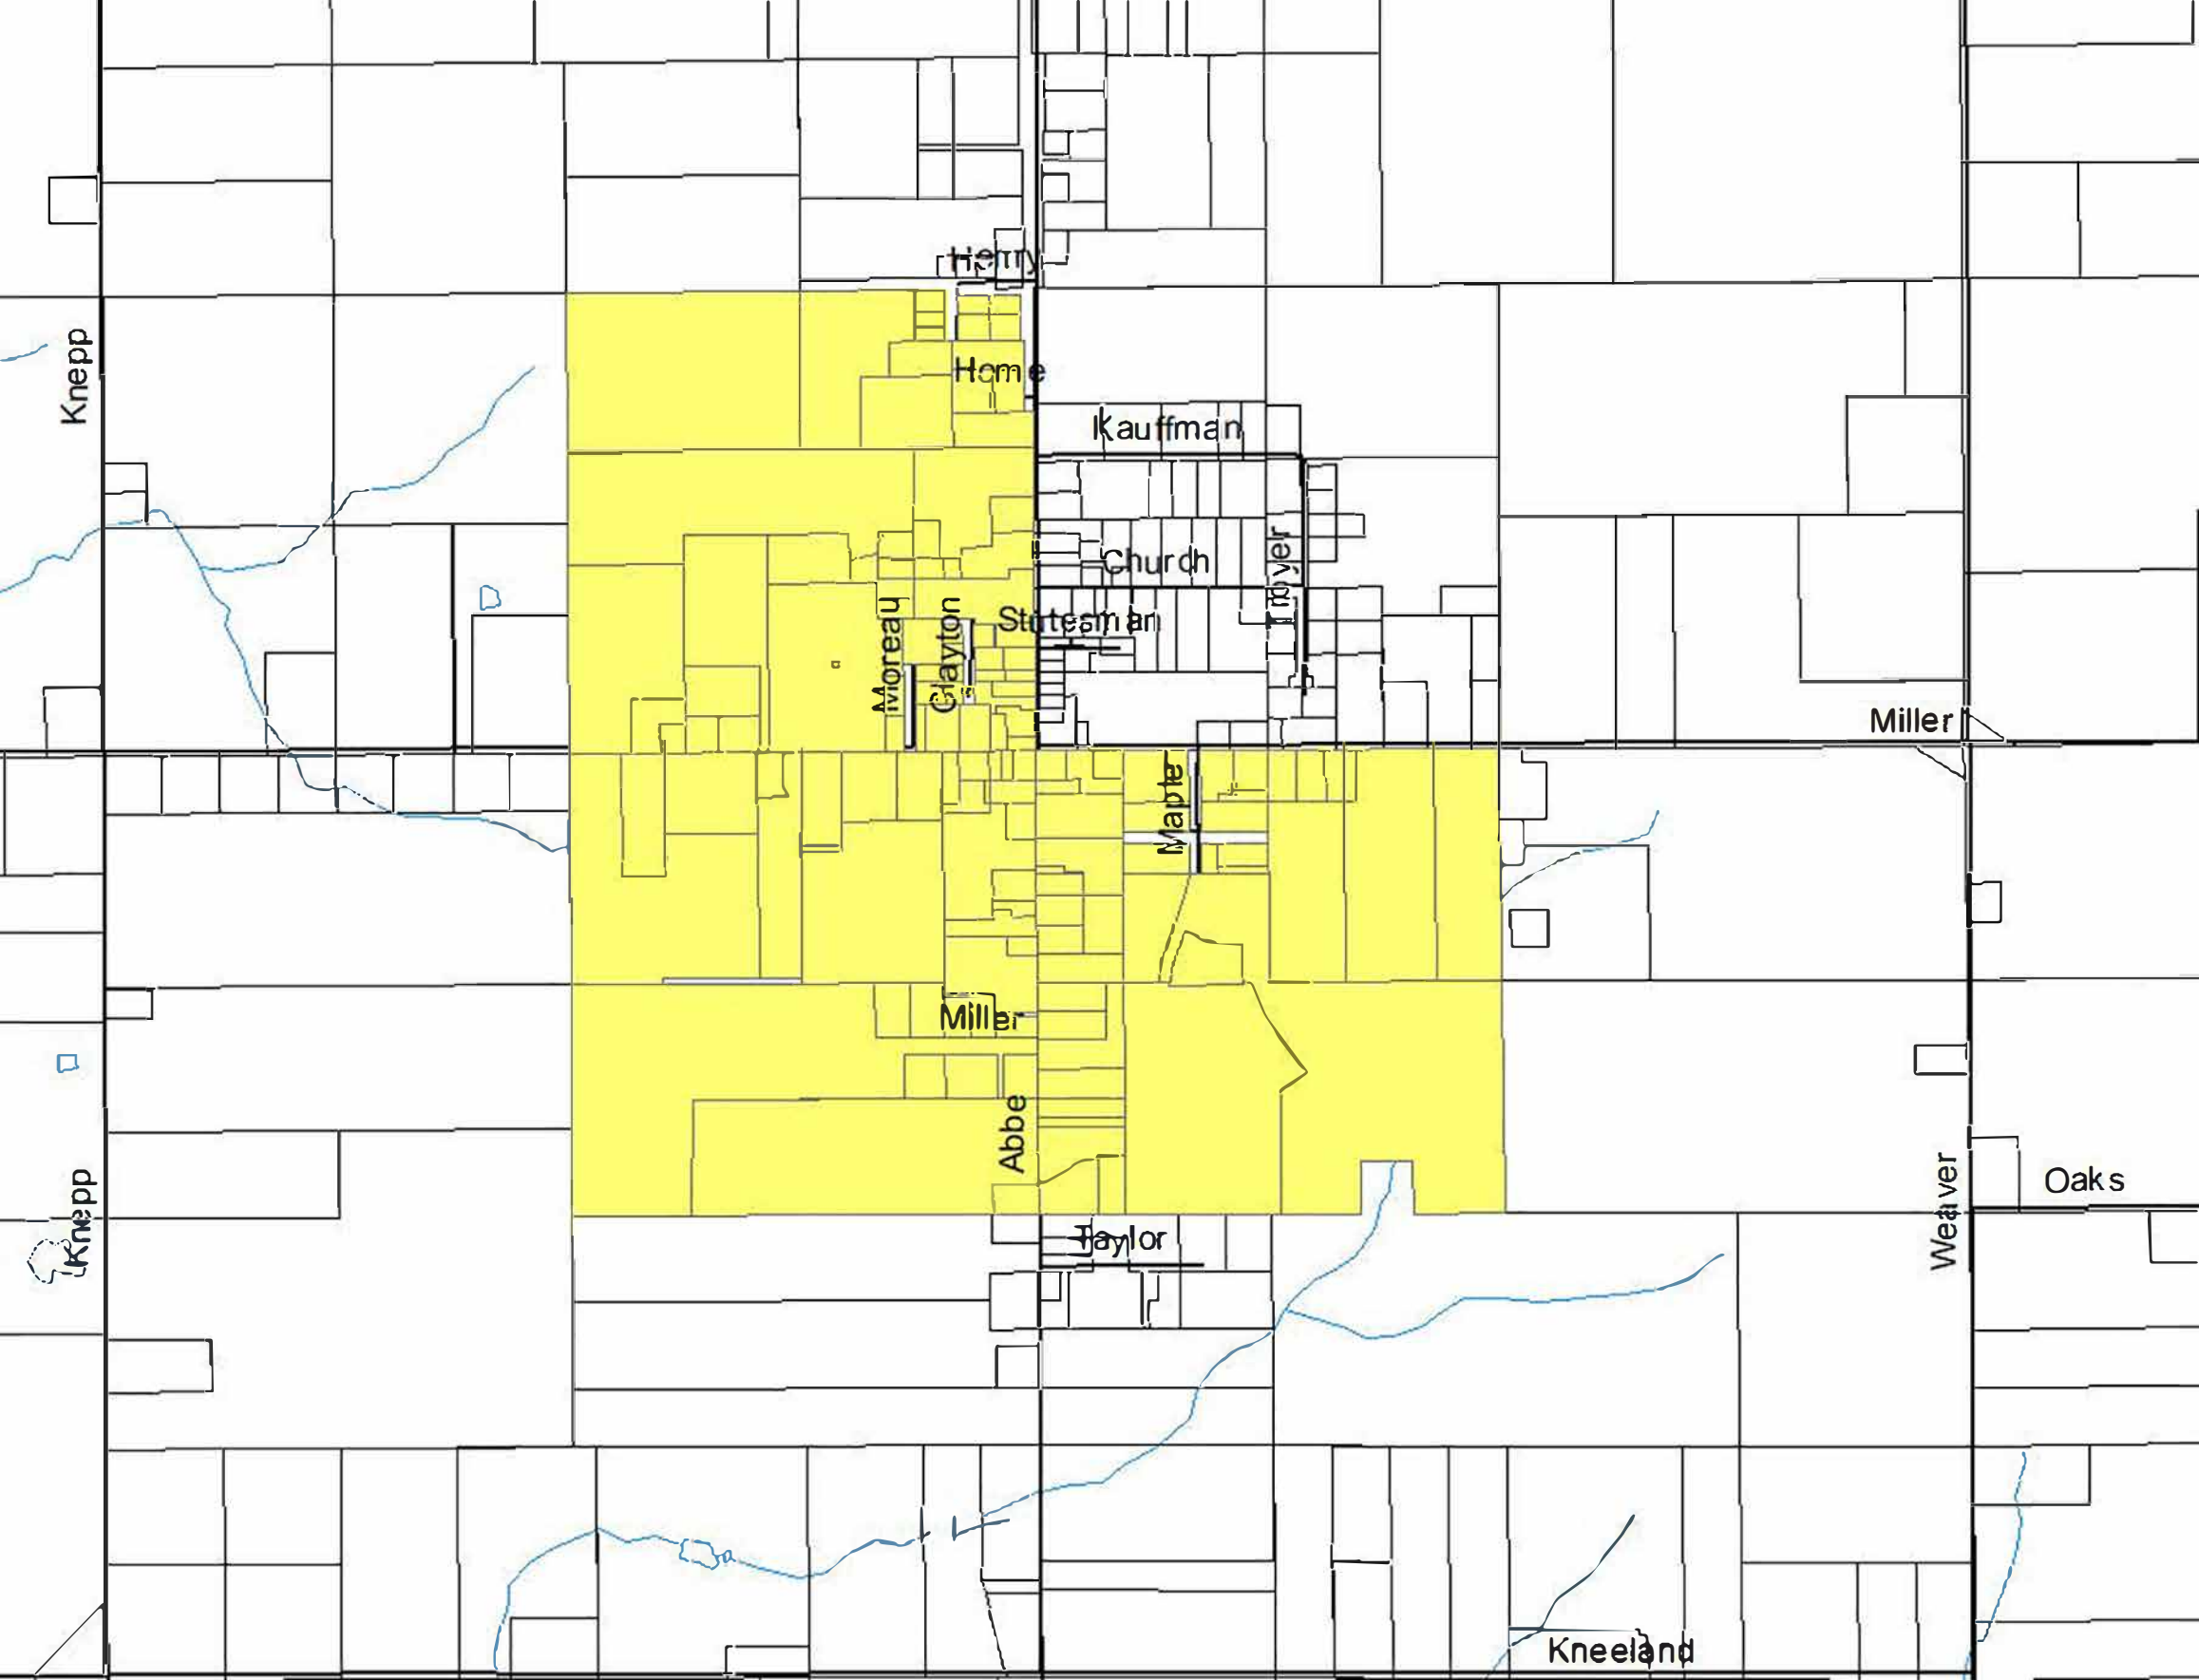

# Oscoda County 2024 Spongy "Gypsy" Moth Spray Blocks

Oak Lake

Penn

Mount Tom

Delano

Delano

M 33

Weaver

Abbe

John

Tote

Misto

Sale

Saddle back Lake

Boiling Springs

Island Lake

North  
Seymore

2nd

Bailey

Perch Lake

Henry

Home

Kauffman

Church

Perry Creek

Snake Branch

Noodles Lake

Centerline

Galbraith

Heimer Lake

Penn

Beaver